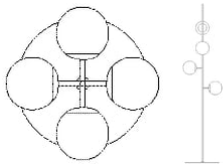

20-116-01

Orb Table lamp

Specifications

Country of origin	Shade Width	Base width	Width	Height	Cord
China	15 cm	26 cm	20 cm	58.50 cm	2.50 m Black Textile cord
Dimmable ¹	Light source included	Socket	Recommended light source	Replaceable lightsource	The parcel's measurements
Yes, if the bulb is dimmable and if your electrical system allows it	No	E14	E14 max 25W	Yes	The parcel's measurements 1: 0.03 m ³ , 3.75 kg (D 20.0 cm, W 30.0 cm, H 58.0 cm)

Notice

20-116-08

Orb Wall Lamp

Shade Width
15 cm

Width
49.60 cm

Height
105.20 cm

Cord
2.50 m Black Textile cord

Dimmable1
Yes, if the bulb is dimmable and if your electrical system allows it

Light source included
No

Socket
E14

Recommended light source
E14 max 25W

The parcel's measurements
The parcel's measurements 1: 0.11 m³, 3.8 kg
(D 27.0 cm, W 40.0 cm, H 98.0 cm)

20-116-04

Orb Floor Lamp

Shade Width
15 cm

The parcel's measurements
The parcel's measurements 1: 0.11 m³, 4.6 kg
(D 28.0 cm, W 34.0 cm, H 117.0 cm)
The parcel's measurements 2: 0.02 m³, 5.2 kg
(D 40.0 cm, W 40.0 cm, H 10.0 cm)

20-116-01

Orb Table lamp