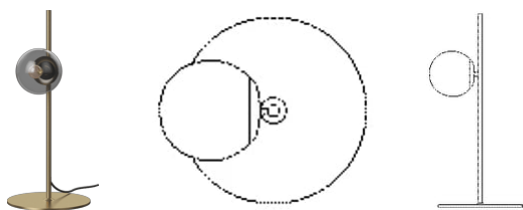

Orb series

Designed by 365° North, Denmark

Fabulous design, industrial undertones and masses of elegance. The Orb table lamp gives you all this and much more. The lamp is made of brass and glass, features organic curves and has an outstanding design. The Orb table lamp is a beautiful addition to the table in your office, in your living room corner, or as an extra dash of elegance in your entrance hall.

20-116-01

Orb Table lamp

Specifications

Country of origin	Shade Width	Base width	Width	Height	Cord
China	15 cm	26 cm	20 cm	58.50 cm	2.50 m Black Textile cord
Dimmable ¹	Light source included	Socket	Recommended light source	Replaceable lightsource	The parcel's measurements
Yes, if the bulb is dimmable and if your electrical system allows it	No	E14	E14 max 25W	Yes	The parcel's measurements 1: 0.03 m ³ , 3.75 kg (D 20.0 cm, W 30.0 cm, H 58.0 cm)

Notice

20-116-08

Orb Wall Lamp

Shade Width
15 cm

Width
49.60 cm

Height
105.20 cm

Cord
2.50 m Black Textile cord

Dimmable1
Yes, if the bulb is dimmable and if your electrical system allows it

The parcel's measurements
The parcel's measurements 1: 0.11 m³, 4.6 kg
(D 28.0 cm, W 34.0 cm, H 117.0 cm)
The parcel's measurements 2: 0.02 m³, 5.2 kg
(D 40.0 cm, W 40.0 cm, H 10.0 cm)

20-116-01

Orb Table lamp