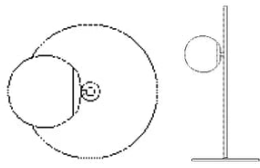

20-116-01

Orb Table lamp

Specifications

Country of origin	Shade Width	Base width	Width	Height	Cord
China	15 cm	26 cm	20 cm	58.50 cm	2.50 m Black Textile cord
Dimmable ¹	Light source included	Socket	Recommended light source	Replaceable lightsource	The parcel's measurements
Yes, if the bulb is dimmable and if your electrical system allows it	No	E14	E14 max 25W	Yes	The parcel's measurements 1: 0.03 m ³ , 3.75 kg (D 20.0 cm, W 30.0 cm, H 58.0 cm)

Light source included
No

Socket
E14

Recommended light source
E14 max 25W

The parcel's measurements
The parcel's measurements 1: 0.11 m³, 3.8 kg
(D 27.0 cm, W 40.0 cm, H 98.0 cm)

20-116-04

Orb Floor Lamp

Shade Width
15 cm

Diameter
36 cm

Height
162.50 cm

Cord
3 m Black Textile cord

Dimmable1
Yes, if the bulb is dimmable and if your electrical system allows it

Light source included
No

Socket
E14

Recommended light source
E14 max 25W

The parcel's measurements
The parcel's measurements 1: 0.11 m³, 4.6 kg
(D 28.0 cm, W 34.0 cm, H 117.0 cm)
The parcel's measurements 2: 0.02 m³, 5.2 kg
(D 40.0 cm, W 40.0 cm, H 10.0 cm)

20-116-01

Orb Table lamp