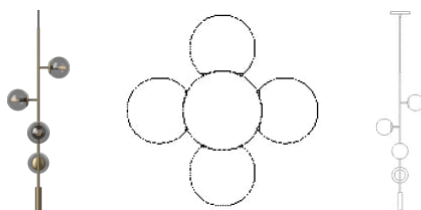

Orb series

Designed by 365° North, Denmark

Like beads on a string. Perfectly rounded glass balls create a reflective, shining light in any room. The Orb pendant's light creates an exclusive atmosphere, and has a clean, pared-back effect as well as being refreshingly casual. The combination of brass and glass adds an industrial edge to your home.

20-116-02

Orb Lounge Pendant

Specifications

Country of origin	Shade Width	Diameter	Height	Cord	Dimmable ¹
China	15 cm	41.80 cm	116.60 cm	3 m, Black Textile cord	Yes, if the bulb is dimmable and if your electrical system allows it
Light source included	Socket	Recommended light source	The parcel's measurements		
No	E14	E14 max 25W	The parcel's measurements 1: 0.12 m ³ , 3.7 kg (D 27.0 cm, W 34.0 cm, H 128.0 cm)		

Notice

20-116-08

Orb Wall Lamp

Shade Width
15 cm

Width
49.60 cm

Height
105.20 cm

Cord
2.50 m Black Textile cord

Dimmable1
Yes, if the bulb is dimmable and if your electrical system allows it