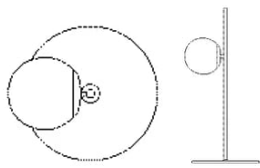

20-116-02

Orb Lounge Pendant

Specifications

Country of origin	Shade Width	Diameter	Height	Cord	Dimmable ¹
China	15 cm	41.80 cm	116.60 cm	3 m, Black Textile cord	Yes, if the bulb is dimmable and if your electrical system allows it
Light source included	Socket	Recommended light source	The parcel's measurements		
No	E14	E14 max 25W	The parcel's measurements 1: 0.12 m ³ , 3.7 kg (D 27.0 cm, W 34.0 cm, H 128.0 cm)		

Light source included
No

Socket
E14

Recommended light source
E14 max 25W

The parcel's measurements
The parcel's measurements 1: 0.11 m³, 3.8 kg
(D 27.0 cm, W 40.0 cm, H 98.0 cm)

20-116-04

Orb Floor Lamp

Shade Width
15 cm

Diameter
36 cm

Height
162.50 cm

Cord
3 m Black Textile cord

Dimmable1
Yes, if the bulb is dimmable and if your electrical system allows it

Light source included
No

Socket
E14

Recommended light source
E14 max 25W

The parcel's measurements
The parcel's measurements 1: 0.11 m³, 4.6 kg
(D 28.0 cm, W 34.0 cm, H 117.0 cm)
The parcel's measurements 2: 0.02 m³, 5.2 kg
(D 40.0 cm, W 40.0 cm, H 10.0 cm)

20-116-01

Orb Table lamp