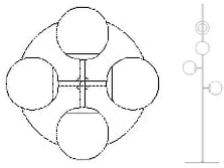

20-116-02

Orb Lounge Pendant

Specifications

Country of origin	Shade Width	Diameter	Height	Cord	Dimmable ¹
China	15 cm	41.80 cm	116.60 cm	3 m, Black Textile cord	Yes, if the bulb is dimmable and if your electrical system allows it
Light source included	Socket	Recommended light source	The parcel's measurements		
No	E14	E14 max 25W	The parcel's measurements 1: 0.12 m ³ , 3.7 kg (D 27.0 cm, W 34.0 cm, H 128.0 cm)		

Notice

20-116-08

Orb Wall Lamp

Shade Width
15 cm

Width
49.60 cm

Height
105.20 cm

Cord
2.50 m Black Textile cord

Dimmable1
Yes, if the bulb is dimmable and if your electrical system allows it

Light source included
No

Socket
E14

Recommended light source
E14 max 25W

The parcel's measurements
The parcel's measurements 1: 0.11 m³, 3.8 kg
(D 27.0 cm, W 40.0 cm, H 98.0 cm)

20-116-04

Orb Floor Lamp

Shade Width
15 cm

The parcel's measurements
The parcel's measurements 1: 0.11 m³, 4.6 kg
(D 28.0 cm, W 34.0 cm, H 117.0 cm)
The parcel's measurements 2: 0.02 m³, 5.2 kg
(D 40.0 cm, W 40.0 cm, H 10.0 cm)

20-116-01

Orb Table lamp