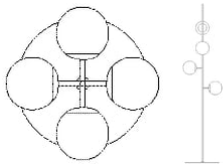

Notice

20-116-08

Orb Wall Lamp

Shade Width
15 cm

Width
49.60 cm

Height
105.20 cm

Cord
2.50 m Black Textile cord

Dimmable1
Yes, if the bulb is dimmable and if your electrical system allows it

Light source included
No

Socket
E14

Recommended light source
E14 max 25W

The parcel's measurements
The parcel's measurements 1: 0.11 m³, 3.8 kg
(D 27.0 cm, W 40.0 cm, H 98.0 cm)

20-116-04

Orb Floor Lamp

Shade Width
15 cm

Diameter
36 cm

Height
162.50 cm

Cord
3 m Black Textile cord

Dimmable1
Yes, if the bulb is dimmable and if your electrical system allows it

Light source included
No

Socket
E14

Recommended light source
E14 max 25W

The parcel's measurements
The parcel's measurements 1: 0.11 m³, 4.6 kg
(D 28.0 cm, W 34.0 cm, H 117.0 cm)
The parcel's measurements 2: 0.02 m³, 5.2 kg
(D 40.0 cm, W 40.0 cm, H 10.0 cm)

20-116-01

Orb Table lamp