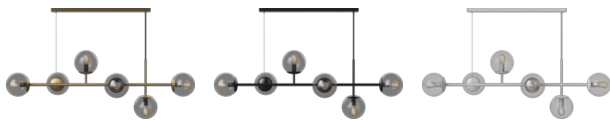

Matt black painted iron

Matt grey painted iron

Materials and surfaces

Bar

Matt antique brass plated iron