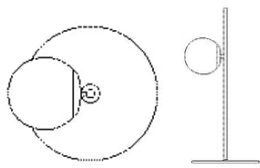

20-116-03

Orb Pendant

Specifications

Country of origin	Shade Width	Width	Height	Cord	Dimmable1
China	15 cm	115 cm	35.70 cm	3 m Black Textile cord	Yes, if the bulb is dimmable and if your electrical system allows it
Light source included	Socket	Recommended light source	The parcel's measurements		
No	E14	E14 max 25W	The parcel's measurements 1: 0.12 m3, 5.75 kg (D 28.0 cm, W 40.0 cm, H 106.0 cm)		

Light source included
No

Socket
E14

Recommended light source
E14 max 25W

The parcel's measurements
The parcel's measurements 1: 0.11 m³, 3.8 kg
(D 27.0 cm, W 40.0 cm, H 98.0 cm)

20-116-04

Orb Floor Lamp

Shade Width
15 cm

Diameter
36 cm

Height
162.50 cm

Cord
3 m Black Textile cord

Dimmable1
Yes, if the bulb is dimmable and if your electrical system allows it

Light source included
No

Socket
E14

Recommended light source
E14 max 25W

The parcel's measurements
The parcel's measurements 1: 0.11 m³, 4.6 kg
(D 28.0 cm, W 34.0 cm, H 117.0 cm)
The parcel's measurements 2: 0.02 m³, 5.2 kg
(D 40.0 cm, W 40.0 cm, H 10.0 cm)

20-116-01

Orb Table lamp