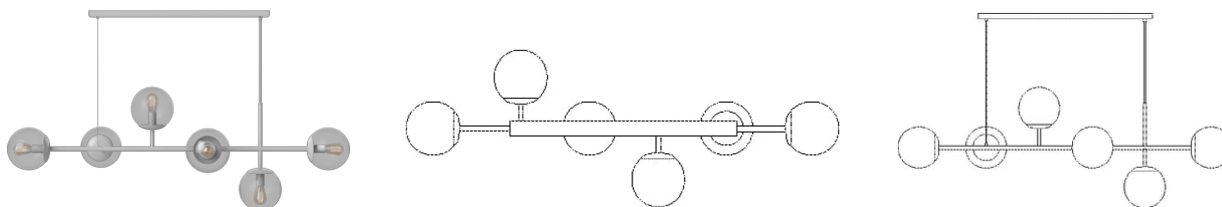

Orb series

Designed by 365° North, Denmark

Like beads on a string. Perfectly rounded glass balls create a reflective, shining light in any room. The Orb pendant's light creates an exclusive atmosphere, and has a clean, pared-back effect as well as being refreshingly casual. The combination of brass and glass adds an industrial edge to your home.

20-116-03

Orb Pendant

Specifications

Country of origin	Shade Width	Width	Height	Cord	Dimmable1
China	15 cm	115 cm	35.70 cm	3 m Black Textile cord	Yes, if the bulb is dimmable and if your electrical system allows it
Light source included	Socket	Recommended light source	The parcel's measurements		
No	E14	E14 max 25W	The parcel's measurements 1: 0.12 m3, 5.75 kg (D 28.0 cm, W 40.0 cm, H 106.0 cm)		

Notice

20-116-08

Orb Wall Lamp

Shade Width
15 cm

Width
49.60 cm

Height
105.20 cm

Cord
2.50 m Black Textile cord

Dimmable1
Yes, if the bulb is dimmable and if your electrical system allows it

Light source included
No

Socket
E14

Recommended light source
E14 max 25W

The parcel's measurements
The parcel's measurements 1: 0.11 m³, 3.8 kg
(D 27.0 cm, W 40.0 cm, H 98.0 cm)

20-116-04

Orb Floor Lamp

Shade Width
15 cm