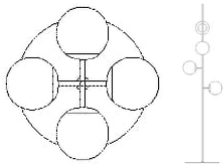

20-116-04

Orb Floor Lamp

Shade Width
15 cm

Diameter
36 cm

Height
162.50 cm

Cord
3 m Black Textile cord

Dimmable1
Yes, if the bulb is dimmable and if your electrical system allows it

Light source included
No

Socket
E14

Recommended light source
E14 max 25W

The parcel's measurements
The parcel's measurements 1: 0.11 m³, 4.6 kg
(D 28.0 cm, W 34.0 cm, H 117.0 cm)
The parcel's measurements 2: 0.02 m³, 5.2 kg
(D 40.0 cm, W 40.0 cm, H 10.0 cm)