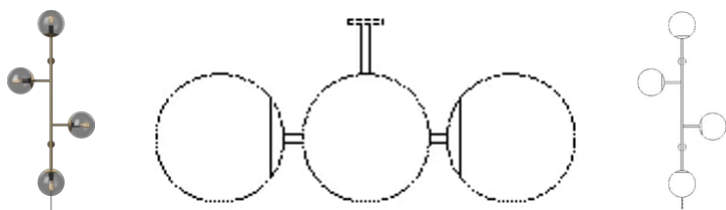

20-116-08

Orb Wall Lamp

Specifications

Country of origin	Shade Width	Width	Height	Cord	Dimmable1
China	15 cm	49.60 cm	105.20 cm	2.50 m Black Textile cord	Yes, if the bulb is dimmable and if your electrical system allows it
Light source included	Socket	Recommended light source	The parcel's measurements		
No	E14	E14 max 25W	The parcel's measurements 1: 0.11 m³, 3.8 kg (D 27.0 cm, W 40.0 cm, H 98.0 cm)		

Notice