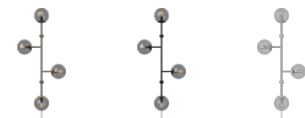

Materials and surfaces

Bar