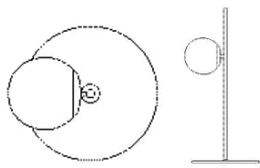

**Light source included**  
No

**Socket**  
E14

**Recommended light source**  
E14 max 25W

**The parcel's measurements**  
The parcel's measurements 1: 0.11 m<sup>3</sup>, 4.6 kg  
(D 28.0 cm, W 34.0 cm, H 117.0 cm)  
The parcel's measurements 2: 0.02 m<sup>3</sup>, 5.2 kg  
(D 40.0 cm, W 40.0 cm, H 10.0 cm)

20-116-01

Orb Table lamp

**Shade Width**  
15 cm

**Base width**  
26 cm

**Width**  
20 cm

**Height**  
58.50 cm

**Cord**  
2.50 m Black Textile cord

**Dimmable1**  
Yes, if the bulb is dimmable and if your electrical system allows it