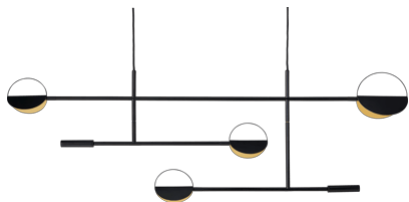

20-120-01

Leaves Pendant

Specifications

Country of origin	Width	Height	Cord	LED	Dimmable1
China	125 cm	40.80 cm	3 m Black Textile cord	Yes	No
Light source included	Burning hours	Lumen	Kelvin	Replaceable lightsource	The parcel's measurements
Yes	25,000 h	1,100 lm	2,700 k	No	The parcel's measurements 1: 0.09 m3, 4.7 kg (D 47.0 cm, W 15.0 cm, H 131.5 cm)

Notice