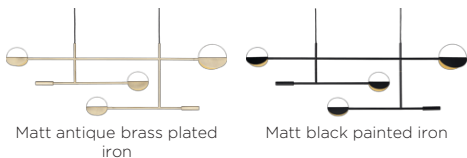

**Burning hours**  
25,000 h

**Lumen**  
1,100 lm

**Kelvin**  
2,700 k

**Replaceable lightsource**  
No

**The parcel's measurements**

The parcel's measurements 1: 0.09 m3, 4.7 kg  
(D 47.0 cm, W 15.0 cm, H 131.5 cm)

Materials and surfaces

Shade

Matt antique brass plated iron

Matt black painted iron