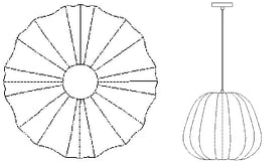

20-125-02

Balloon Pendant Ø53,5 x H60 cm

Specifications

Country of origin	Shade Width	Diameter	Height	Cord	LED
China	53.50 cm	53.50 cm	60 cm	3 m Light Grey Textile cord	No
Dimmable1	Light source included	Socket	Hz	IP Rating	Classification
Yes, if the bulb is dimmable and if your electrical system allows it	No	E27	50 Hz	20 IP	Class I
Recommended light source	Replaceable lightsource	Ceiling cap dimensions	The parcel's measurements		
E27 max 25W	Yes	12.50 cm 2,5 cm	The parcel's measurements 1: 0.22 m ³ , 4.0 kg (D 57.0 cm, W 57.0 cm, H 68.0 cm)		

Notice

20-125-01

Balloon Pendant Ø47 x H40 cm

Shade Width

47 cm

Diameter

47 cm

Height

The parcel's measurements

The parcel's measurements 1: 0.12 m³, 2.9 kg
(D 51.0 cm, W 51.0 cm, H 48.0 cm)

20-125-04

Balloon Pendant Ø49,5 x H30 cm

Shade Width

50 cm

Diameter

49,50 cm