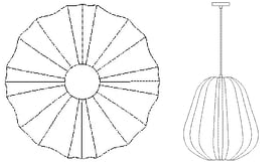

The parcel's measurements

The parcel's measurements 1: 0.12 m³, 2.9 kg
(D 51.0 cm, W 51.0 cm, H 48.0 cm)

20-125-04

Balloon Pendant Ø49,5 x H30 cm

Shade Width

50 cm

Diameter

49,50 cm

Recommended light

source

E27 max 25W

Replaceable lightsource

Yes

Ceiling cap dimensions

12.50 cm 2,5 cm

The parcel's measurements

The parcel's measurements 1: 0.12 m³, 3.3 kg
(D 54.5 cm, W 54.5 cm, H 41.5 cm)

20-125-02

Balloon Pendant Ø53,5 x H60 cm

Shade Width

53,50 cm

Diameter

53,50 cm

Height