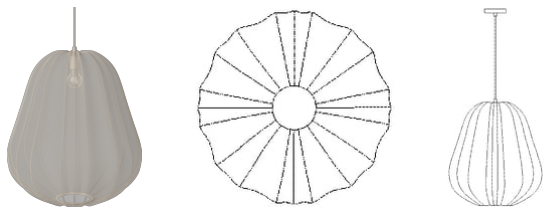

Balloon series

Designed by Meike Harde, Germany

The elegant and sheer fabric adds a light, playful effect to the Balloon lamp and reflects the light in an almost hypnotic way. Balloon features precise, hand-sewn details all down the side – details that have required a special technique and a very steady hand.

20-125-02

Balloon Pendant Ø53,5 x H60 cm

Specifications

Country of origin	Shade Width	Diameter	Height	Cord	LED
China	53.50 cm	53.50 cm	60 cm	3 m Light Grey Textile cord	No
Dimmable1	Light source included	Socket	Hz	IP Rating	Classification
Yes, if the bulb is dimmable and if your electrical system allows it	No	E27	50 Hz	20 IP	Class I
Recommended light source	Replaceable lightsource	Ceiling cap dimensions	The parcel's measurements		
E27 max 25W	Yes	12.50 cm 2,5 cm	The parcel's measurements 1: 0.22 m ³ , 4.0 kg (D 57.0 cm, W 57.0 cm, H 68.0 cm)		

Notice

20-125-01

Balloon Pendant Ø47 x H40 cm

Shade Width

47 cm

Diameter

47 cm

Height

The parcel's measurements

The parcel's measurements 1: 0.12 m³, 2.9 kg
(D 51.0 cm, W 51.0 cm, H 48.0 cm)

20-125-04

Balloon Pendant Ø49,5 x H30 cm

Shade Width

50 cm

Diameter

49,50 cm