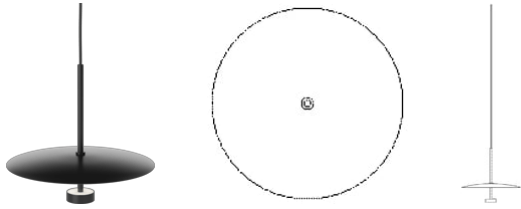

## Reflection Pendant Ø40 cm

---

### Specifications

<b>Country of origin</b>	<b>Energy classification</b>	<b>Shade Width</b>	<b>Diameter</b>	<b>Height</b>	<b>Cord</b>
Poland	G	40 cm	40 cm	36.50 cm	3 m Black Textile cord
<b>LED</b>	<b>Dimmable1</b>	<b>Light source included</b>	<b>Burning hours</b>	<b>Lumen</b>	<b>Kelvin</b>
Yes	Yes, dimmable in predefined steps	Yes	62,000 h	732 lm	2,700 k
<b>Replaceable lightsource</b>	<b>The parcel's measurements</b>				
Yes	The parcel's measurements 1: 0.05 m <sup>3</sup> , 3.0 kg (D 47.0 cm, W 47.0 cm, H 21.0 cm)				