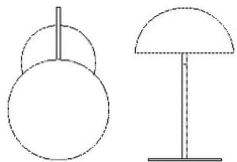

20-130-01

Aluna Table Lamp

Specifications

Country of origin	Shade Width	Base width	Diameter	Width	Height
China	27 cm	20 cm	27 cm	27 cm	42.60 cm
Cord	Dimmable1	Light source included	Recommended light source	Replaceable lightsource	The parcel's measurements
2.50 m Textile cord	No	No	E14 max 25W	Yes	The parcel's measurements 1: 0.03 m3, 5.08 kg (D 31.0 cm, W 21.0 cm, H 46.0 cm)

The parcel's measurements
 The parcel's measurements 1: 0.03 m³, 3.0 kg
 (D 32.5 cm, W 32.5 cm, H 31.5 cm)

20-130-02

Aluna Floor Lamp

Energy classification	E	Burning hours	30,000 h
Shade Width	38 cm	Lumen	802 lm
Base width	38 cm	Kelvin	2,790 k
Diameter	38 cm	Watt	20 W
Width	59 cm	Ra (CRI)	93 Ra (CRI)
Height	154.50 cm	Hz	50 Hz
Cord	3 m Creme Textile cord	IP Rating	20 IP
LED	Yes	Classification	Class II
Dimmable1	No	Switch position	On cord
Light source included	Yes	Replaceable lightsource	Yes

The parcel's measurements
 The parcel's measurements 1: 0.16 m³, 15.0 kg
 (D 24.0 cm, W 48.0 cm, H 139.0 cm)

20-130-01

Aluna Table Lamp

Shade Width	27 cm	Cord	2.50 m Textile cord
Base width	20 cm	Dimmable1	No
Diameter	27 cm	Light source included	No
Width	27 cm	Recommended light source	E14 max 25W
Height	42.60 cm	Replaceable lightsource	Yes

The parcel's measurements
 The parcel's measurements 1: 0.03 m³, 5.08 kg
 (D 31.0 cm, W 21.0 cm, H 46.0 cm)

20-130-04

Aluna Pendant Ø27 cm

Energy classification

E

Shade Width

27 cm

Diameter