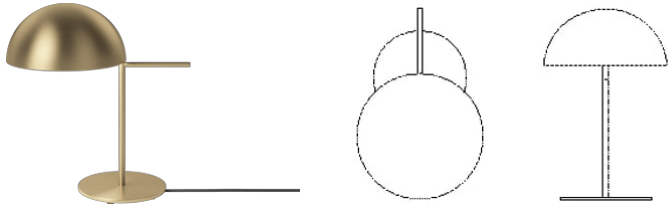

Aluna series

Designed by Quaglio Simonelli, France

The designer behind Quaglio Simonelli created the Aluna lamp series with an architectural eye for detail. Drawing from the subtle interplay between lines, asymmetry and balance, Aluna's voluminous lampshade seems almost floating. The floor lamp and table lamp have a rotatable shade that adds functionality to the design. A design language that gives each lamp a playful yet classic expression.

20-130-01

Aluna Table Lamp

Specifications

Country of origin	Shade Width	Base width	Diameter	Width	Height
China	27 cm	20 cm	27 cm	27 cm	42.60 cm
Cord	Dimmable1	Light source included	Recommended light source	Replaceable lightsource	The parcel's measurements
2.50 m Textile cord	No	No	E14 max 25W	Yes	The parcel's measurements 1: 0.03 m3, 5.08 kg (D 31.0 cm, W 21.0 cm, H 46.0 cm)

The parcel's measurements
 The parcel's measurements 1: 0.03 m³, 3.0 kg
 (D 32.5 cm, W 32.5 cm, H 31.5 cm)

20-130-02

Aluna Floor Lamp

Energy classification	E	Burning hours	30,000 h
Shade Width	38 cm	Lumen	802 lm
Base width	38 cm	Kelvin	2,790 k
Diameter	38 cm	Watt	20 W
Width	59 cm	Ra (CRI)	93 Ra (CRI)
Height	154.50 cm	Hz	50 Hz
Cord	3 m Creme Textile cord	IP Rating	20 IP
LED	Yes	Classification	Class II
Dimmable1	No	Switch position	On cord
Light source included	Yes	Replaceable lightsource	Yes

The parcel's measurements
 The parcel's measurements 1: 0.16 m³, 15.0 kg
 (D 24.0 cm, W 48.0 cm, H 139.0 cm)

20-130-01

Aluna Table Lamp

Shade Width	27 cm	Cord	2.50 m Textile cord
Base width	20 cm	Dimmable1	No
Diameter	27 cm	Light source included	No
Width	27 cm	Recommended light source	E14 max 25W
Height	42.60 cm	Replaceable lightsource	Yes