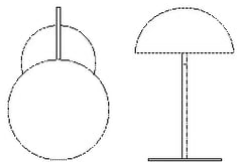

20-130-02

Aluna Floor Lamp

Specifications

Country of origin	Energy classification	Shade Width	Base width	Diameter	Width
China	E	38 cm	38 cm	38 cm	59 cm
Height	Cord	LED	Dimmable1	Light source included	Burning hours
154.50 cm	3 m Creme Textile cord	Yes	No	Yes	30,000 h
Lumen	Kelvin	Watt	Ra (CRI)	Hz	IP Rating
802 lm	2,790 k	20 W	93 Ra (CRI)	50 Hz	20 IP
Classification	Switch position	Replaceable lightsource	The parcel's measurements		
Class II	On cord	Yes	The parcel's measurements 1: 0.16 m ³ , 15.0 kg (D 24.0 cm, W 48.0 cm, H 139.0 cm)		

The parcel's measurements 1: 0.03 m³, 3.0 kg
(D 32.5 cm, W 32.5 cm, H 31.5 cm)

20-130-02

Aluna Floor Lamp

Energy classification

E

Shade Width

38 cm

Base width

On cord

Replaceable lightsource

Yes

The parcel's measurements

The parcel's measurements 1: 0.16 m³, 15.0 kg
(D 24.0 cm, W 48.0 cm, H 139.0 cm)

20-130-01

Aluna Table Lamp

Shade Width

27 cm

Base width

20 cm

Diameter

27 cm

Width

27 cm

Height