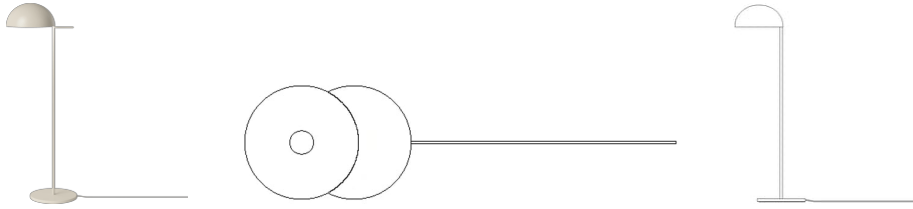

Aluna series

Designed by Quaglio Simonelli, France

The designer behind Quaglio Simonelli created the Aluna lamp series with an architectural eye for detail. Drawing from the subtle interplay between lines, asymmetry and balance, Aluna's voluminous lampshade seems almost floating. The floor lamp and table lamp have a rotatable shade that adds functionality to the design. A design language that gives each lamp a playful yet classic expression.

20-130-02

Aluna Floor Lamp

Specifications

Country of origin	Energy classification	Shade Width	Base width	Diameter	Width
China	E	38 cm	38 cm	38 cm	59 cm
Height	Cord	LED	Dimmable1	Light source included	Burning hours
154.50 cm	3 m Creme Textile cord	Yes	No	Yes	30,000 h
Lumen	Kelvin	Watt	Ra (CRI)	Hz	IP Rating
802 lm	2,790 k	20 W	93 Ra (CRI)	50 Hz	20 IP
Classification	Switch position	Replaceable lightsource	The parcel's measurements		
Class II	On cord	Yes	The parcel's measurements 1: 0.16 m ³ , 15.0 kg (D 24.0 cm, W 48.0 cm, H 139.0 cm)		

Notice

20-130-03

Aluna Wall Lamp Ø25 cm

Energy classification

F

Shade Width

25 cm

Diameter

The parcel's measurements 1: 0.03 m³, 3.0 kg
(D 32.5 cm, W 32.5 cm, H 31.5 cm)

20-130-02

Aluna Floor Lamp

Energy classification

E

Shade Width

38 cm

Base width