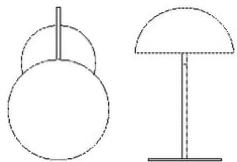

20-130-06

Aluna Pendant Ø60 cm

Specifications

Country of origin	Energy classification	Shade Width	Diameter	Height	Cord
China	E	60 cm	60 cm	27.60 cm	3 m Black Textile cord
LED	Dimmable1	Light source included	Burning hours	Lumen	Kelvin
Yes	No	Yes	30,000 h	824 lm	2,730 k
Watt	Ra (CRI)	Hz	IP Rating	Classification	Replaceable lightsource
30 W	93 Ra (CRI)	50 Hz	20 IP	Class I	Yes
Ceiling cap dimensions	The parcel's measurements				
12.50 cm 2,5 cm	The parcel's measurements 1: 0.13 m ³ , 8.7 kg (D 62.5 cm, W 63.5 cm, H 33.5 cm)				

The parcel's measurements
 The parcel's measurements 1: 0.03 m³, 3.0 kg
 (D 32.5 cm, W 32.5 cm, H 31.5 cm)

20-130-02

Aluna Floor Lamp

Energy classification	E	Burning hours	30,000 h
Shade Width	38 cm	Lumen	802 lm
Base width	38 cm	Kelvin	2,790 k
Diameter	38 cm	Watt	20 W
Width	59 cm	Ra (CRI)	93 Ra (CRI)
Height	154.50 cm	Hz	50 Hz
Cord	3 m Creme Textile cord	IP Rating	20 IP
LED	Yes	Classification	Class II
Dimmable1	No	Switch position	On cord
Light source included	Yes	Replaceable lightsource	Yes

The parcel's measurements
 The parcel's measurements 1: 0.16 m³, 15.0 kg
 (D 24.0 cm, W 48.0 cm, H 139.0 cm)

20-130-01

Aluna Table Lamp

Shade Width	27 cm	Cord	2.50 m Textile cord
Base width	20 cm	Dimmable1	No
Diameter	27 cm	Light source included	No
Width	27 cm	Recommended light source	E14 max 25W
Height	42.60 cm	Replaceable lightsource	Yes

The parcel's measurements
 The parcel's measurements 1: 0.03 m³, 5.08 kg
 (D 31.0 cm, W 21.0 cm, H 46.0 cm)

20-130-04

Aluna Pendant Ø27 cm

**Energy classification**

E

Shade Width

27 cm

Diameter