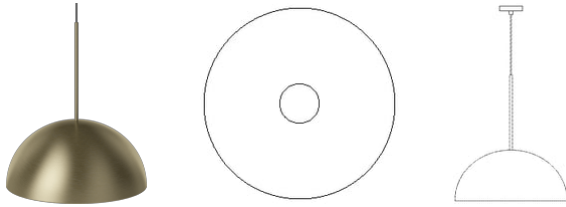

20-130-06

Aluna Pendant Ø60 cm

Specifications

Country of origin	Energy classification	Shade Width	Diameter	Height	Cord
China	E	60 cm	60 cm	27.60 cm	3 m Black Textile cord
LED	Dimmable1	Light source included	Burning hours	Lumen	Kelvin
Yes	No	Yes	30,000 h	824 lm	2,730 k
Watt	Ra (CRI)	Hz	IP Rating	Classification	Replaceable lightsource
30 W	93 Ra (CRI)	50 Hz	20 IP	Class I	Yes
Ceiling cap dimensions	The parcel's measurements				
12.50 cm 2,5 cm	The parcel's measurements 1: 0.13 m ³ , 8.7 kg (D 62.5 cm, W 63.5 cm, H 33.5 cm)				

The parcel's measurements
 The parcel's measurements 1: 0.03 m³, 3.0 kg
 (D 32.5 cm, W 32.5 cm, H 31.5 cm)

20-130-02

Aluna Floor Lamp

Energy classification	E	Burning hours	30,000 h
Shade Width	38 cm	Lumen	802 lm
Base width	38 cm	Kelvin	2,790 k
Diameter	38 cm	Watt	20 W
Width	59 cm	Ra (CRI)	93 Ra (CRI)
Height	154.50 cm	Hz	50 Hz
Cord	3 m Creme Textile cord	IP Rating	20 IP
LED	Yes	Classification	Class II
Dimmable1	No	Switch position	On cord
Light source included	Yes	Replaceable lightsource	Yes

The parcel's measurements
 The parcel's measurements 1: 0.16 m³, 15.0 kg
 (D 24.0 cm, W 48.0 cm, H 139.0 cm)

20-130-01

Aluna Table Lamp

Shade Width	27 cm	Cord	2.50 m Textile cord
Base width	20 cm	Dimmable1	No
Diameter	27 cm	Light source included	No
Width	27 cm	Recommended light source	E14 max 25W
Height	42.60 cm	Replaceable lightsource	Yes

The parcel's measurements
 The parcel's measurements 1: 0.03 m³, 5.08 kg
 (D 31.0 cm, W 21.0 cm, H 46.0 cm)

20-130-04

Aluna Pendant Ø27 cm

**Energy classification**

E

Shade Width

27 cm

Diameter