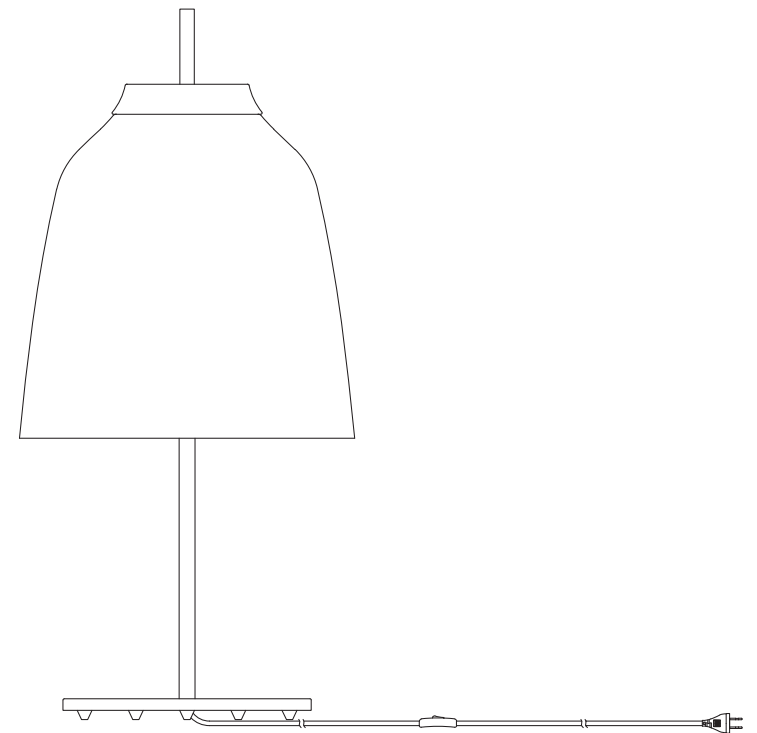

Designed by Spant Studio

Bolia.com
new scandinavian design

Campa Table Lamp

Designed by Spant Studio

Bolia.com
new scandinavian design

If the external flexible cable of this luminaire is damaged, it shall be exclusively replaced by the manufacturer or his service agent or a similar qualified person in order to avoid a hazard.