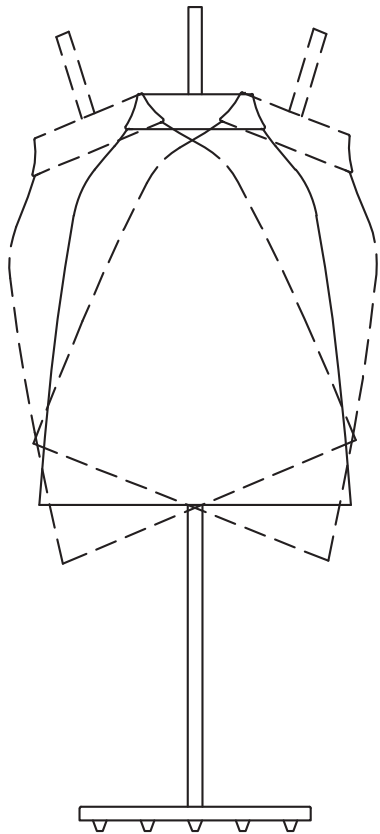

Designed by Spant Studio

Bolia.com
new scandinavian design

Campa Table Lamp

Designed by Spant Studio

Bolia.com
new scandinavian design

If the external flexible cable of this luminaire is damaged, it shall be exclusively replaced by the manufacturer or his service agent or a similar qualified person in order to avoid a hazard.