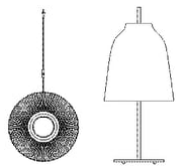

Production technique

Handblown

The parcel's measurements

The parcel's measurements 1: 0.13 m³, 14.4 kg (D 56.0 cm, W 43.0 cm, H 54.0 cm)

20-131-04

Campa Table Lamp

Shade Width

27 cm

Base width

20 cm

Diameter

27 cm

Width

27 cm

Length

27 cm