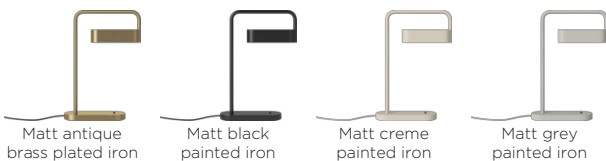

Scribe series

Designed by Studio Finna, Finland

Scribe has a sculptural shape and a contemporary expression that blends beautifully into most interiors. A modern take on a traditional work lamp, Scribe has elegant details and great functionality as the light can be adjusted to fit your needs while working or reading. Complete your bedroom with a bedside lamp, your workspace with a perfect desk lamp or add a floor lamp to your favourite reading nook.

Matt antique brass plated iron

Matt black painted iron

Matt creme painted iron

Matt grey painted iron