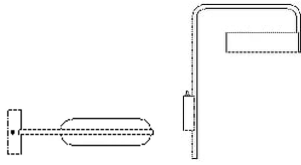

Meet the designer
Studio Finna

20-134-01

Scribe Table Lamp

Specifications

Country of origin	Shade Width	Base width	Width	Height	Cord
China	5 cm	8 cm	8.50 cm	41 cm	2.50 m Textile cord
LED	Dimmable¹	Light source included	Watt	Socket	Hz
No	Yes, if the bulb is dimmable and if your electrical system allows it	No	25 W	E14	50 Hz
IP Rating	Classification	Switch position	Recommended light source	Replaceable lightsource	The parcel's measurements
20 IP	Class II	On lamp base	E14 max 25W	Yes	The parcel's measurements 1: 0.03 m ³ , 3.1 kg (D 36.0 cm, W 16.5 cm, H 47.5 cm)

Notice

Adjustable shade

20-134-02

Scribe Wall Lamp

Length

31 cm

Height

40 cm

The parcel's measurements

The parcel's measurements 1: 0.03 m³, 9.2 kg (D 38.0 cm, W 11.0 cm, H 72.0 cm)

20-134-01

Scribe Table Lamp

Shade Width

5 cm

Base width

8 cm

Recommended light source

E14 max 25W

Replaceable lightsource

Yes

The parcel's measurements

The parcel's measurements 1: 0.03 m³, 3.1 kg (D 36.0 cm, W 16.5 cm, H 47.5 cm)

Materials and surfaces

Bar