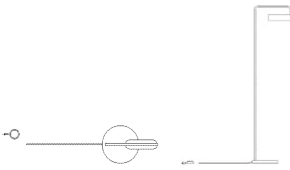

Switch position

On wall base

Replaceable lightsource

Yes

The parcel's measurements

The parcel's measurements 1: 0.02 m³, 2.3 kg (D 35.0 cm, W 13.0 cm, H 44.5 cm)

20-134-03

Scribe Floor Lamp