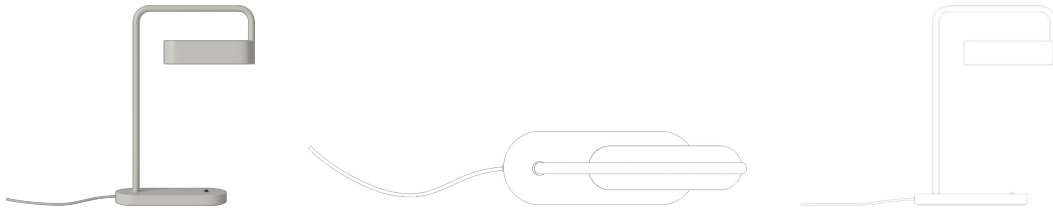

Scribe series

Designed by Studio Finna, Finland

Scribe has a sculptural shape and a contemporary expression that blends beautifully into most interiors. A modern take on a traditional work lamp, Scribe has elegant details and great functionality as the light can be adjusted to fit your needs while working or reading. Complete your bedroom with a bedside lamp, your workspace with a perfect desk lamp or add a floor lamp to your favourite reading nook.

Meet the designer
Studio Finna

20-134-01

Scribe Table Lamp

Specifications

Country of origin	Shade Width	Base width	Width	Height	Cord
China	5 cm	8 cm	8.50 cm	41 cm	2.50 m Textile cord
LED	Dimmable¹	Light source included	Watt	Socket	Hz
No	Yes, if the bulb is dimmable and if your electrical system allows it	No	25 W	E14	50 Hz
IP Rating	Classification	Switch position	Recommended light source	Replaceable lightsource	The parcel's measurements
20 IP	Class II	On lamp base	E14 max 25W	Yes	The parcel's measurements 1: 0.03 m ³ , 3.1 kg (D 36.0 cm, W 16.5 cm, H 47.5 cm)

Notice

Adjustable shade

20-134-02

Scribe Wall Lamp

Length

31 cm

Height

40 cm

Switch position

On wall base

Replaceable lightsource

Yes

The parcel's measurements

The parcel's measurements 1: 0.02 m³, 2.3 kg (D 35.0 cm, W 13.0 cm, H 44.5 cm)

20-134-03

Scribe Floor Lamp