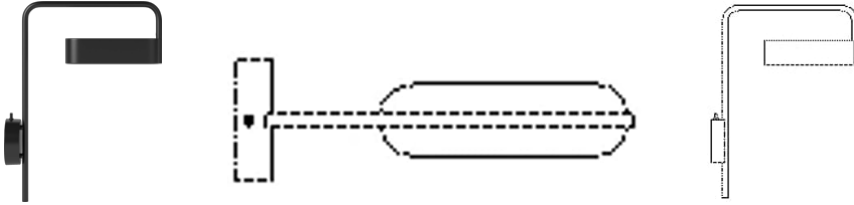

## Scribe series

Designed by Studio Finna, Finland

---

Scribe has a sculptural shape and a contemporary expression that blends beautifully into most interiors. A modern take on a traditional work lamp, Scribe has elegant details and great functionality as the light can be adjusted to fit your needs while working or reading. Complete your bedroom with a bedside lamp, your workspace with a perfect desk lamp or add a floor lamp to your favourite reading nook.

### Specifications

Country of origin	Length	Height	Cord	Dimmable1	Light source included
China	31 cm	40 cm	2.50 m	Yes, if the bulb is dimmable and if your electrical system allows it	No
Watt	Socket	Hz	IP Rating	Classification	Switch position
25 W	E14	50 Hz	20 IP	Class II	On wall base
Replaceable lightsource	The parcel's measurements				
Yes	The parcel's measurements 1: 0.02 m <sup>3</sup> , 2.3 kg (D 35.0 cm, W 13.0 cm, H 44.5 cm)				

**Switch position**

On wall base

**Replaceable**

**lightsource**

Yes

**The parcel's measurements**

The parcel's measurements 1: 0.02 m3, 2.3 kg  
(D 35.0 cm, W 13.0 cm, H 44.5 cm)

20-134-03

**lightsource**

Yes

**The parcel's measurements**

The parcel's measurements 1: 0.03 m3, 9.2 kg  
(D 38.0 cm, W 11.0 cm, H 72.0 cm)

Materials and surfaces

Bar

Matt antique brass plated iron

Matt black painted iron