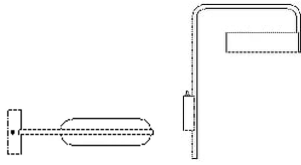

20-134-02

Scribe Wall Lamp

Length

31 cm

Height

40 cm

Cord

2.50 m

Dimmable1

Yes, if the bulb is dimmable and if your electrical system allows it

Light source included

No

Watt

25 W

Socket

E14

Hz

50 Hz

IP Rating

20 IP

Classification

Class II

Switch position

On wall base

Replaceable

lightsource

Yes

The parcel's measurements

The parcel's measurements 1: 0.02 m3, 2.3 kg
(D 35.0 cm, W 13.0 cm, H 44.5 cm)