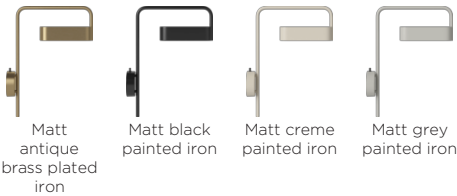

## Scribe series

Designed by Studio Finna, Finland

---

Scribe has a sculptural shape and a contemporary expression that blends beautifully into most interiors. A modern take on a traditional work lamp, Scribe has elegant details and great functionality as the light can be adjusted to fit your needs while working or reading. Complete your bedroom with a bedside lamp, your workspace with a perfect desk lamp or add a floor lamp to your favourite reading nook.

**lightsource**

Yes

**The parcel's measurements**

The parcel's measurements 1: 0.03 m3, 9.2 kg  
(D 38.0 cm, W 11.0 cm, H 72.0 cm)

Materials and surfaces

Bar

Matt antique brass plated iron

Matt black painted iron

Matt creme painted iron

Matt grey painted iron