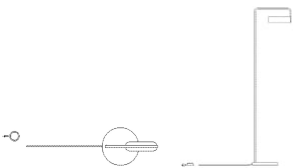

20-134-03

Scribe Floor Lamp

Width

22 cm

Height

133 cm

Cord

3 m

Dimmable1

Yes, if the bulb is dimmable and if your electrical system allows it

Light source included

No

Watt

25 W

Socket

E14

Hz

50 Hz

IP Rating

20 IP

Classification

Class II

Switch position

On cord

Replaceable

lightsource

Yes

The parcel's measurements

The parcel's measurements 1: 0.03 m3, 9.2 kg
(D 38.0 cm, W 11.0 cm, H 72.0 cm)