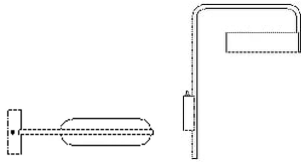

## Specifications

Country of origin	Width	Height	Cord	Dimmable1	Light source included
China	22 cm	133 cm	3 m	Yes, if the bulb is dimmable and if your electrical system allows it	No
Watt	Socket	Hz	IP Rating	Classification	Switch position
25 W	E14	50 Hz	20 IP	Class II	On cord
Replaceable lightsource	The parcel's measurements				
Yes	The parcel's measurements 1: 0.03 m <sup>3</sup> , 9.2 kg (D 38.0 cm, W 11.0 cm, H 72.0 cm)				

## Notice

Adjustable shade

20-134-02

Scribe Wall Lamp

**Length**

31 cm

**Height**

40 cm

**The parcel's measurements**

The parcel's measurements 1: 0.03 m<sup>3</sup>, 9.2 kg (D 38.0 cm, W 11.0 cm, H 72.0 cm)

20-134-01

Scribe Table Lamp

**Shade Width**

5 cm

**Base width**

8 cm