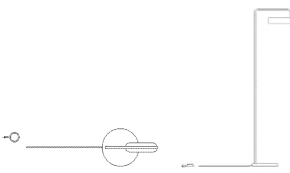

**Switch position**

On wall base

**Replaceable lightsource**

Yes

**The parcel's measurements**

The parcel's measurements 1: 0.02 m<sup>3</sup>, 2.3 kg (D 35.0 cm, W 13.0 cm, H 44.5 cm)

20-134-03

Scribe Floor Lamp