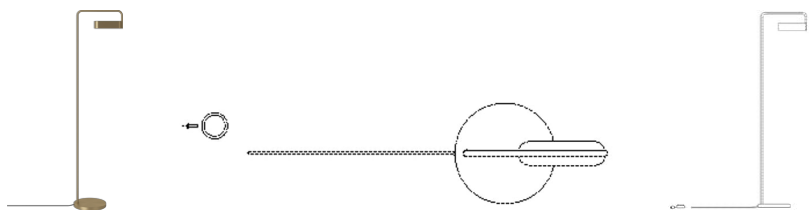

## Scribe series

Designed by Studio Finna, Finland

---

Scribe has a sculptural shape and a contemporary expression that blends beautifully into most interiors. A modern take on a traditional work lamp, Scribe has elegant details and great functionality as the light can be adjusted to fit your needs while working or reading. Complete your bedroom with a bedside lamp, your workspace with a perfect desk lamp or add a floor lamp to your favourite reading nook.

## Specifications

Country of origin	Width	Height	Cord	Dimmable1	Light source included
China	22 cm	133 cm	3 m	Yes, if the bulb is dimmable and if your electrical system allows it	No
Watt	Socket	Hz	IP Rating	Classification	Switch position
25 W	E14	50 Hz	20 IP	Class II	On cord
Replaceable lightsource	The parcel's measurements				
Yes	The parcel's measurements 1: 0.03 m <sup>3</sup> , 9.2 kg (D 38.0 cm, W 11.0 cm, H 72.0 cm)				

**Switch position**

On wall base

**Replaceable lightsource**

Yes

**The parcel's measurements**

The parcel's measurements 1: 0.02 m<sup>3</sup>, 2.3 kg (D 35.0 cm, W 13.0 cm, H 44.5 cm)

20-134-03

Scribe Floor Lamp

**The parcel's measurements**

The parcel's measurements 1: 0.03 m<sup>3</sup>, 9.2 kg (D 38.0 cm, W 11.0 cm, H 72.0 cm)

20-134-01

Scribe Table Lamp

**Shade Width**

5 cm

**Base width**

8 cm