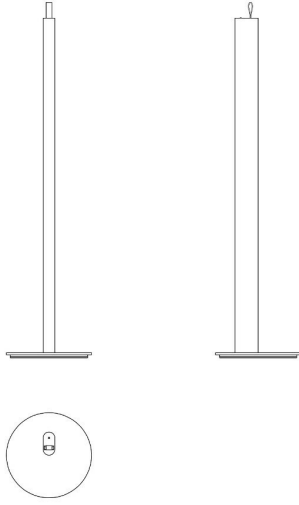

2314/BI Metrica floor

design studio habits

Metrica floor lamp is the ideal lamp in the living area, it emits a diffused light in the environment by directing the light towards the wall avoiding direct glare. It is characterised by a polished black or white body with a height of 86.5 cm, resting on a polished white circular base. The 50 cm long LED light source is hidden inside the support that forms the base, it lights up as soon as it is extracted, gradually increasing in intensity until it reaches its maximum position.

Dimensions

Width:	-	Hole Diameter:	-
Height:	86,5 - 1,3 (base) cm	Hole Depth:	-
Length:	-	Net weight:	3,5 Kg
Depth:	87,8 - 50 (estrazione sorgente led)		
Diameter:	-		

Light Source

Watt:	15W
Lumen:	850 lm
Light Source:	led
CRI:	>80
duration:	50000
CCT:	3000K
Energy degree:	A++

Device Specifications

Type of emission:	direct	Power cable length:	-	Driver:	included
Power:	-	Steel cable length:	-	Power supply assembly:	external
Light output:	-	Glow Wire Test:	-	Power supply:	electronic driver with cable and plug
Beam angle:	-	Impact Resistance:	-	Type of dimming:	electronic
				Voltage:	24/230V

Dimensions

Width: -

Height: 86,5 - 1,3 (base) cm

Length: -

Depth: 87,8 - 50 (estrazione
sorgente led)

Diameter: -

Hole Diameter: -

Hole Depth: -