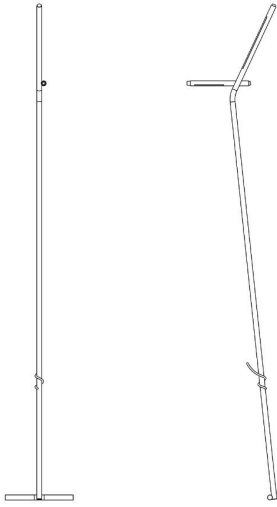

2316/AR Gru

design davide frattini frilli

Wall-mounted floor lamp providing direct and indirect light with dual ignition.

Metal structure painted in black, orange and green.
LED light source, plug-in driver.

2316/AR gru

family:	Gru	Body Color:	● other available colors ● ●
Designers:	Davide Frattini Frilli	Body Materials:	painted iron
Utilization:	indoor		
Typology:	floor lamps		
Certifications:			
Market:	This item is available in the following countries: EUROPE		

Dimensions

Width:	-	Hole Diameter:	-
Height:	178 cm	Hole Depth:	-
Length:	-	Net weight:	2 Kg
Depth:	31		
Diameter:	-		

Light Source

Watt:	3,2W
Lumen:	370 lm
Light Source:	led
CRI:	>80
duration:	50000
CCT:	2700K
Energy degree:	F
Watt:	6,4W
Lumen:	740 lm
Light Source:	led
CRI:	>80
duration:	50000
CCT:	2700K
Energy degree:	F

Dimensions

Width: -
Height: 178 cm
Length: -
Depth: 31
Diameter: -

Hole Diameter: -
Hole Depth: -
Net weight: 2 Kg

Gru 2316/AR
design davide frattini frilli