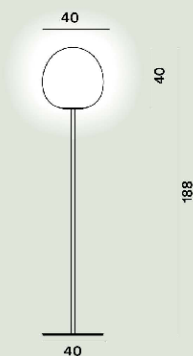

Rituals XI Floor Modulo E27

Color
White

Material

Blown engraved satin glass and coated metal

Light Source

LED retrofit bulb included E27 57W Max Dimmer included

Weight

kg 15,7

Light Source

LED retrofit bulb included E27 57W Max Dimmer included

Weight

kg 9

Mount colour

White, Graphite, Gold

Certifications

CE IP 20