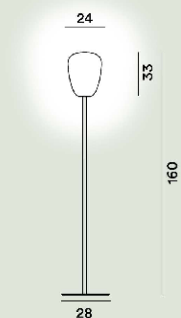

Rituals XI Floor Modulo E27

Color
White

Material

Blown engraved satin glass and coated metal

Light Source

LED retrofit bulb included E27 57W Max Dimmer included

Weight

kg 15,7

Mount colour

White, Graphite, Gold

Certifications

CE IP 20

Rituals 1 Floor Modulo E27

Color
White

Material

Blown engraved satin glass and coated metal

Light Source

LED retrofit bulb included E27 57W Max Dimmer included

Weight

kg 9

Mount colour

White, Graphite, Gold

Certifications

CE IP 20