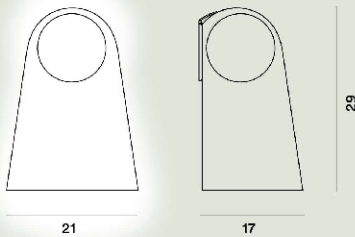

FOSCARINI

Satellight Wall

Eugeni Quitllet
2017

The visual effect is that of a curtain of transparent glass, with soft, dreamy luminosity that spreads from a globe in frosted glass. A poetic, surprising design, completely crafted by hand in blown glass. For warm, soft, gentle brightness without the slightest suggestion of glare.

Satellight Wall Ptl

**Color**

Transparent

Material

Hand-blown crystal glass and cased acid-etched glass

Light Source

Bulb not included G9 25W Max ON-OFF

Weight