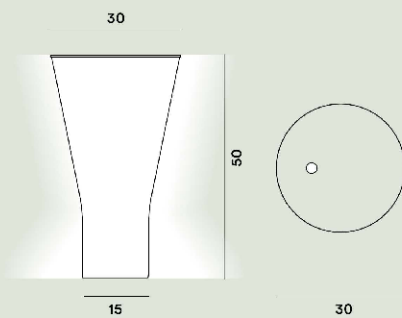

FOSCARINI

Soffio Table

*Ludovica e Roberto Palomba
2018*

A lamp with an understated look, Soffio spreads warm, intense light, setting a refined tone for any space. The shading of the diffuser is a feat of craftsmanship; each piece is one of a kind. The white glass produces soft area lighting, while the transparent glass functions as a pedestal for the upper part.

Soffio Table Led

Color
White

Material
Blown glass and aluminium

Light Source
LED included Scheda Led 13,8W 2700 K 1300lm CRI >80 Touch dimmer included

Weight
kg 5

Certifications
CE IP 20