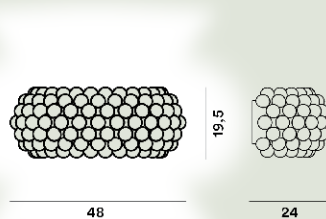

Caboche Plus Piccola Wall Ptl

Color

Grey, Transparent

Material

PMMA, polycarbonate and chromed or lacquered metal

Light Source

Bulb not included R7S 17,5W Max ON-OFF

Weight

kg 3

Certifications

Caboche Plus Media Wall Ptl

Color

Grey, Transparent

Material

PMMA, polycarbonate and chromed or lacquered metal

Light Source