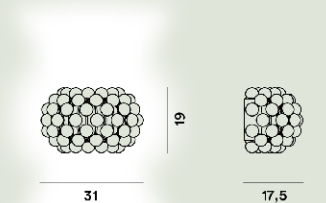

Caboche Plus Wall

Patricia Urquiola, Eliana Gerotto
2005

A design gem set in architecture: a warm and bright heart, enveloped by sparkling transparent beads. New arches, a new "twist lock" attachment system and new spheres, that appear to float in space once mounted, create a truly beguiling total transparency effect. Fitted with a new LED light assembly, providing light flush with the wall. It embellishes every setting with its extraordinary lighting effect, whereby each sphere reflects the image of the light source.

Caboche Plus Piccola Wall Ptl

Color

Grey, Transparent

Material

PMMA, polycarbonate and chromed or lacquered metal

Light Source

Bulb not included R7S 17,5W Max ON-OFF

Weight