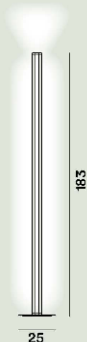

FOSCARINI

Chiaroscuro Floor

Alberto e Francesco Meda
2021

Floor lamp with a slim and visibly light body made up of three semi-arches which describe a specific triangular cross-section. Chiaroscuro enhances the functionality of a classic laminator by casting both a powerful indirect light upwards, as well as an indirect or diffused light from the full height of its body.

Chiaroscuro Floor Led

**Color**

Red, Titanium

Material

Liquid coated aluminium and metal, PMMA

Light Source

LED included Scheda Led 41W 2700 K 4730lm CRI >80 Dimmer included

Weight