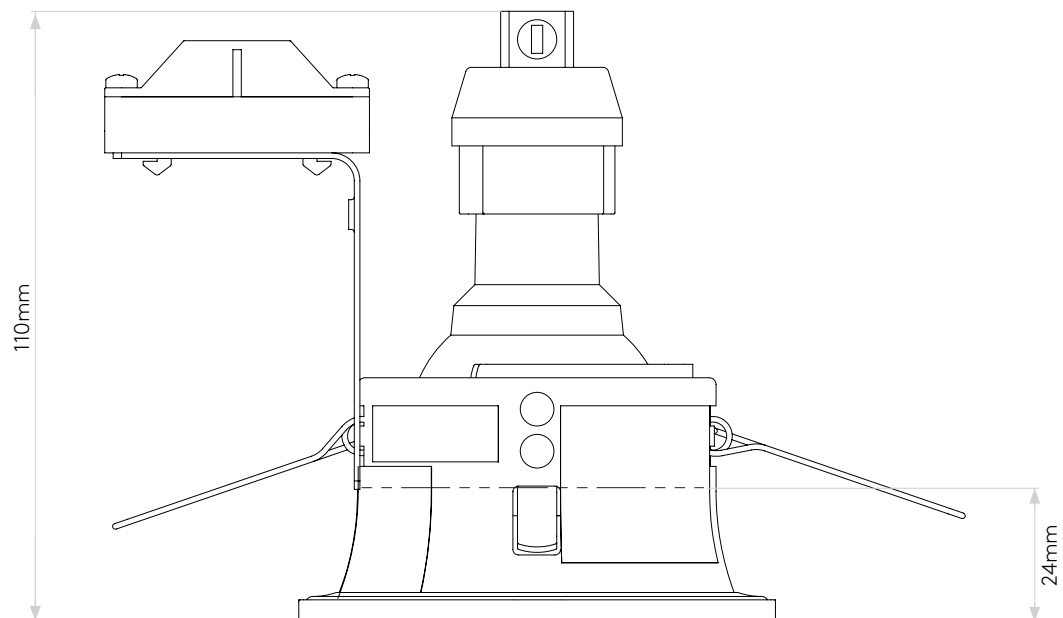

Please note that some dimensions may vary slightly due to manufacturing tolerances, this includes cable entry and fixing holes

Veuillez noter que certaines dimensions peuvent varier légèrement en raison des tolérances de fabrication, y compris l'entrée de câble et les trous de fixation.

Bitte beachten Sie, dass die Maße Fertigungstoleranzen unterliegen und daher in geringem Umfang von der angegebenen Größe abweichen können. Dies gilt auch für Kabeleingänge und Befestigungslöcher.

Si prega notare che possono esserci piccole variazioni in alcune dimensioni dovute alle tolleranze di produzione, queste includono l'ingresso del cavo e i fori di fissaggio.