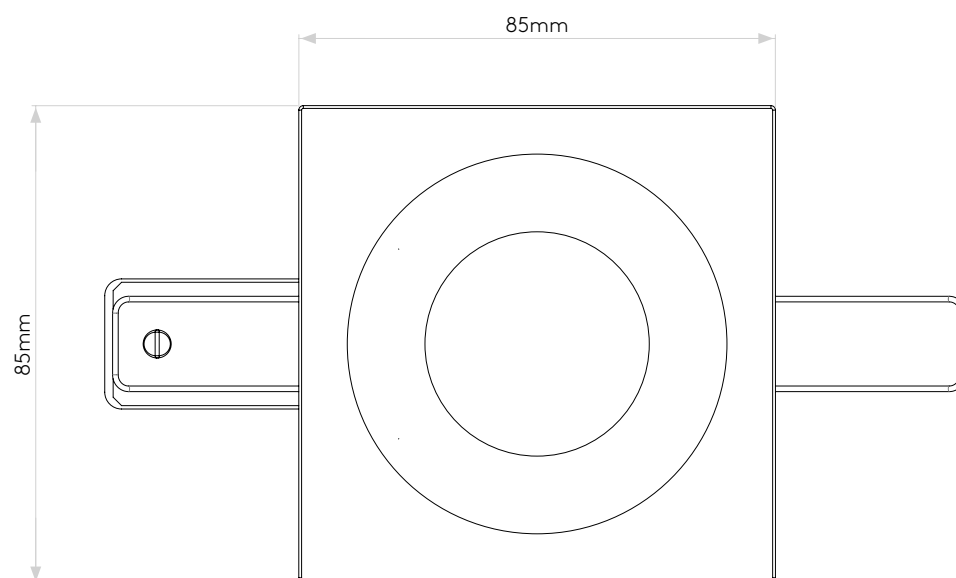

Please note that some dimensions may vary slightly due to manufacturing tolerances, this includes cable entry and fixing holes

Veuillez noter que certaines dimensions peuvent varier légèrement en raison des tolérances de fabrication, y compris l'entrée de câble et les trous de fixation.

Bitte beachten Sie, dass die Maße Fertigungstoleranzen unterliegen und daher in geringem Umfang von der angegebenen Größe abweichen können. Dies gilt auch für Kabeleingänge und Befestigungslöcher.

Si prega notare che possono esserci piccole variazioni in alcune dimensioni dovute alle tolleranze di produzione, queste includono l'ingresso del cavo e i fori di fissaggio.