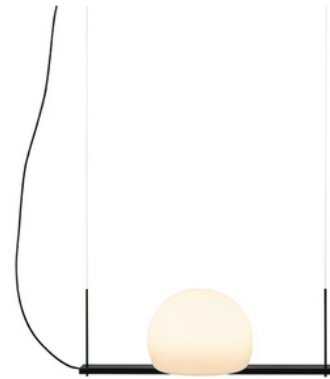

CIRC T-3714

suspension lamp

Date	Type
Project	
Location	
Model #	Quantity
Specifier	

Description

Metallic suspension lamp providing direct and indirect light. Adjustable height and glass shade. The lamp can be mounted facing up or facing down.

Pictures above might not show the specified dimensions or material. They are for illustration purposes only.

Ordering information

Product Code	Lamp	Finish
T-3714	LED 6,1W (2700K / Ang 120° / >90 CRI / 350mA) A+ 100V - 240V (included) / Typ* 565 lumens Dimmable Triac Glass shade	<ul style="list-style-type: none"> 26 BLK Black 61 S GLD Satin Gold CUSTOM