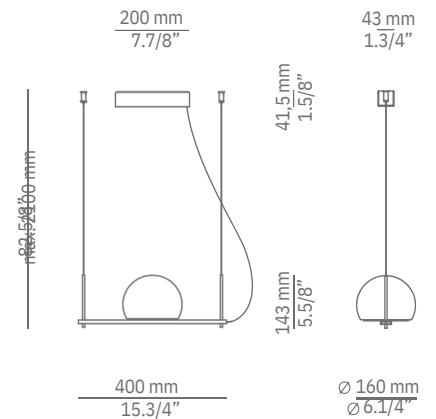

Lamp facing up

SPECIAL REQUIREMENTS

Custom niches and versions

Alternate lamping, versions and niches available for projects. Consult our offices.

Special instructions