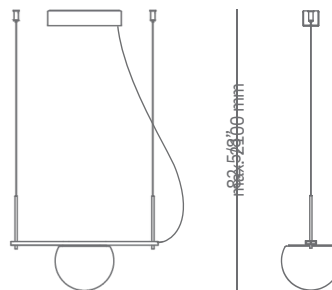

Lamp facing down