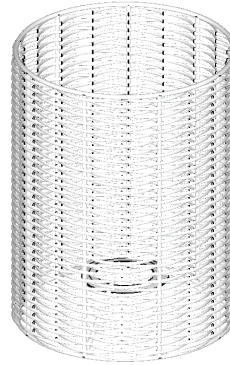

MEDITERRANEAN OBJECTS
www.mtobjects.com

Ref. L0721

White version
Versión en blanco
Version blanche

Ref. L0722

Brass version
Versión en latón
Version en laiton

COSTA

WALL LAMP
CYLINDER MODEL

Costa lamps

MEDITERRANEAN OBJECTS

Barcelona, Spain

www.mtobjects.com

info@mtobjects.com

01.2024

Bringing beauty into the world

MEDITERRANEAN OBJECTS

Lamps designed and produced by hand in Barcelona.
Handmade and with natural materials.

INSTRUCTIONS INSTRUCCIONES INSTRUCTIONS

COSTA

WALL LAMP
CYLINDER MODEL

Content
Contenido
Contenu

x1

x1

x2

INSTRUCTIONS