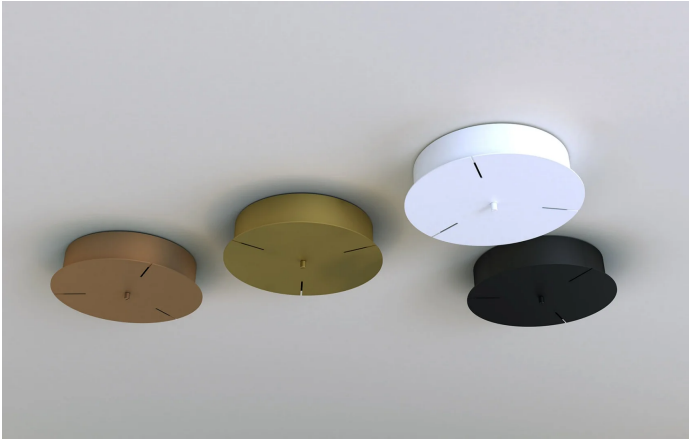

Canopy Lunaop/Lunaop Slim

75 W - non dimmable

Emiliana Martinelli

colors

Typology Ceiling
Utilisation Indoor

230V

Aluminium canopy, available in different colours, including the driver (75W max).

Non-dimmable driver.

The provided cables support and supply power to the luminaire.

A 75W driver can pilot 1 of the compositions:

- 1 x 40001
- 1 x 40002

Family	Canopy Lunaop/Lunaop Slim
Typology	Ceiling
Utilisation	Indoor

Dimensions

Height	5,35 cm
Diameter	23 cm
Weight	0,8 Kg

Materials

Structure	aluminium
-----------	-----------

Voltage	230V
Power unit	
Mounting Power Supply	Indoor
Power supply	Electronic power supply
Dimming	No dimmable

40004/BM

Bronze
Textured

40004/OV

Vintage
Brass

Gallery

Accessories

40204.1

WiFi device for dimming