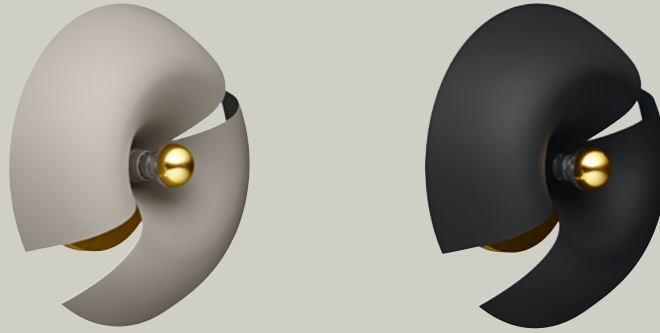

AYTM

CYCNUS WALL LAMP(LARGE)

Product sheet

SPECIFICATIONS

<i>PRODUCT TYPE</i>	Wall lamp
<i>PRODUCT NAME</i>	CYCNUM
<i>COLOURS</i>	Black & Gold
	Taupe & Gold
<i>DIMENSION</i>	Ø:45 H:18 cm
	Cord lenght: 300 cm
<i>WEIGHT</i>	2,15 kg
<i>MATERIAL</i>	Lampshade: Aluminum with powder coating
	Deco: Aluminum with brass plating
	Socket: Porcelain
	Switch: Plastic
	Cord: Black textile
<i>QUANTITY PER PARCEL</i>	1
<i>PACKAGING DIMENSIONS</i>	L:54 W:54 H:25 cm
<i>PACKAGING WEIGHT</i>	4,5 kg
<i>SOCKET / WATT / VOLTAGE</i>	For all lamps the light source is E27 max 25W & 220/240 voltage. The lamps can also be used with light dimmers to adjust brightness. We recommend a semi-coated 4W light source for a special effect that comes together with the design of the lamps.
<i>TESTED WITH</i>	IP20
<i>COMPLIANT WITH</i>	<div style="display: flex; align-items: center; gap: 10px;"> CE UK CA CCC </div>

VARIATIONS

LARGE	(UK)	(CN)
 TAUPE/GOLD Art. No. 507129001016	TAUPE/GOLD Art. No. 508439001016	TAUPE/GOLD Art. No. 508259001016
 BLACK/GOLD Art. No. 507129000016	BLACK/GOLD Art. No. 508439000016	BLACK/GOLD Art. No. 508259000016