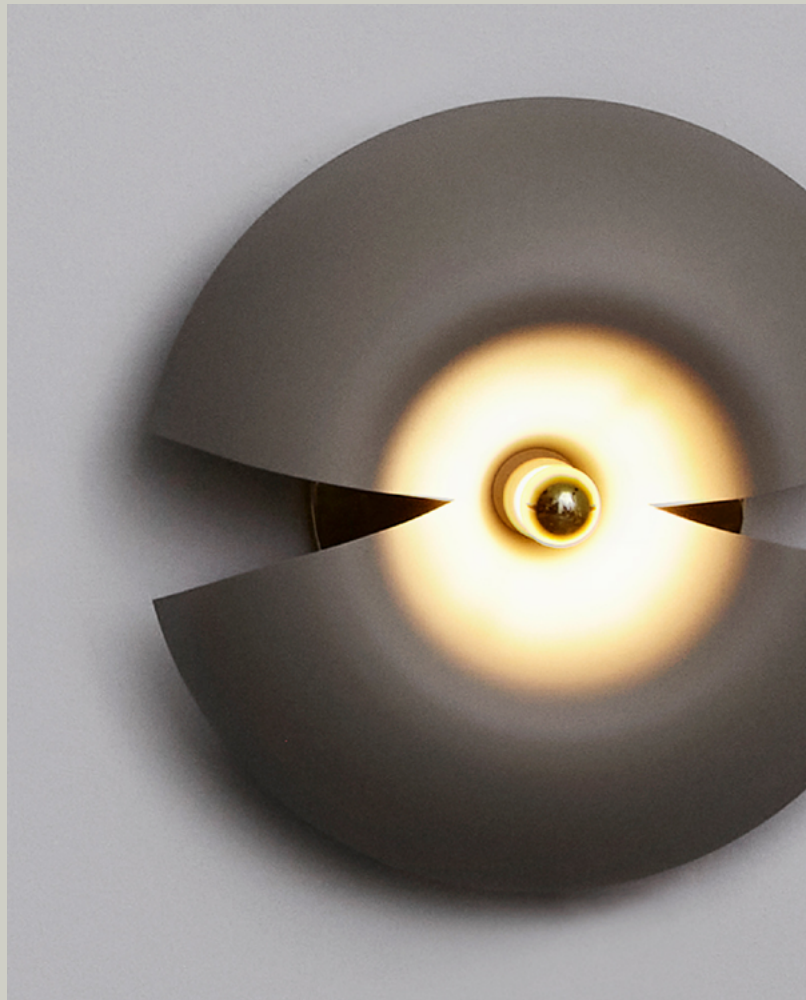

AYTM

CYCNUS WALL LAMP(LARGE)

Product sheet

SPECIFICATIONS

<i>PRODUCT TYPE</i>	Wall lamp
<i>PRODUCT NAME</i>	CYCNUM
<i>COLOURS</i>	Black & Gold
	Taupe & Gold
<i>DIMENSION</i>	Ø:45 H:18 cm
	Cord lenght: 300 cm
<i>WEIGHT</i>	2,15 kg
<i>MATERIAL</i>	Lampshade: Aluminum with powder coating
	Deco: Aluminum with brass plating
	Socket: Porcelain
	Switch: Plastic
	Cord: Black textile
<i>QUANTITY PER PARCEL</i>	1
<i>PACKAGING DIMENSIONS</i>	L:54 W:54 H:25 cm
<i>PACKAGING WEIGHT</i>	4,5 kg
<i>SOCKET / WATT / VOLTAGE</i>	For all lamps the light source is E27 max 25W & 220/240 voltage. The lamps can also be used with light dimmers to adjust brightness. We recommend a semi-coated 4W light source for a special effect that comes together with the design of the lamps.
<i>TESTED WITH</i>	IP20
<i>COMPLIANT WITH</i>	<div style="display: flex; align-items: center; gap: 10px;"> CE UK CA CCC </div>

With the CYCNUM wall lamps you get to explore the endless options of decorating your home with light. Have one by itself to simply light up a space or place two or three next to each other for an artistic expression on the wall. Add new dimensions to your living space with the CYCNUM lamps series. CYCNUM means 'swan' and the entirety of the collection is inspired by this majestic bird. The lamps have been designed with a determined focus to open up light and create an upward effect resembling the elegant buck in the wings of swans taking off. The distinctive shapes and the openings on the shade let the lamps cast unique silhouettes on the surroundings. Please note that CYCNUM light bulb is not included and is sold separately.