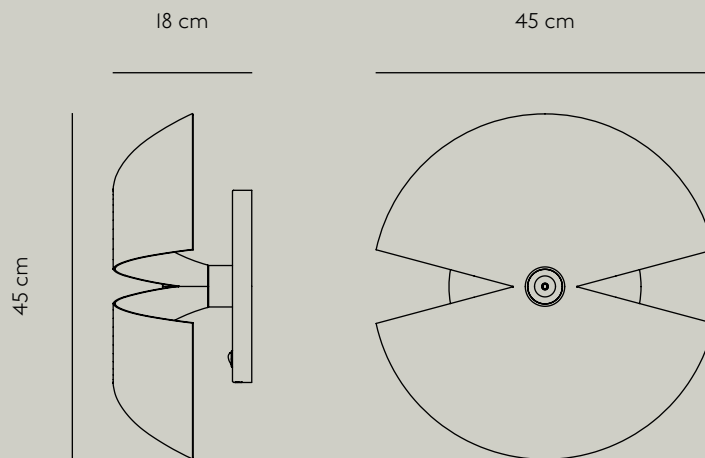

AYTM

CYCNUS WALL LAMP(LARGE)

Product sheet

SPECIFICATIONS

<i>PRODUCT TYPE</i>	Wall lamp
<i>PRODUCT NAME</i>	CYCNUM
<i>COLOURS</i>	Black & Gold
	Taupe & Gold
<i>DIMENSION</i>	Ø:45 H:18 cm
	Cord lenght: 300 cm
<i>WEIGHT</i>	2,15 kg
<i>MATERIAL</i>	Lampshade: Aluminum with powder coating
	Deco: Aluminum with brass plating
	Socket: Porcelain
	Switch: Plastic
	Cord: Black textile
<i>QUANTITY PER PARCEL</i>	1
<i>PACKAGING DIMENSIONS</i>	L:54 W:54 H:25 cm
<i>PACKAGING WEIGHT</i>	4,5 kg
<i>SOCKET / WATT / VOLTAGE</i>	For all lamps the light source is E27 max 25W & 220/240 voltage. The lamps can also be used with light dimmers to adjust brightness. We recommend a semi-coated 4W light source for a special effect that comes together with the design of the lamps.
<i>TESTED WITH</i>	IP20
<i>COMPLIANT WITH</i>	<div style="display: flex; align-items: center; gap: 10px;"> CE UK CA CCC </div>