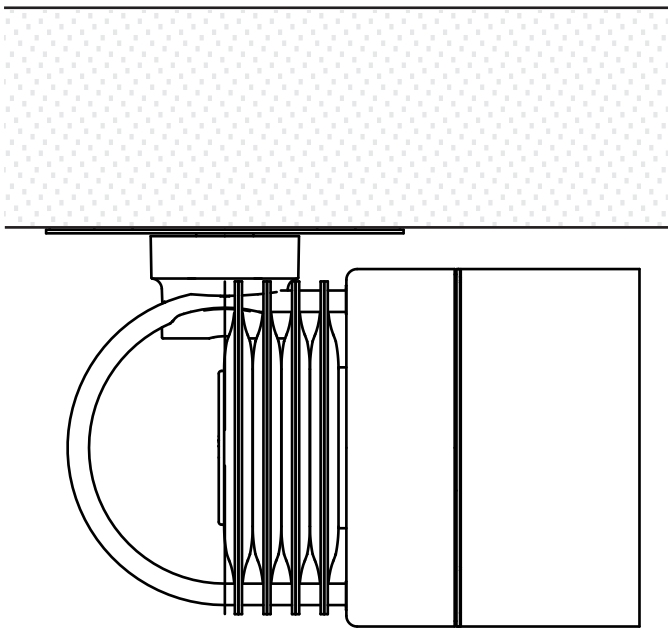

Sammode
Studio

MOD Recessed

Utilisation

Use / Verwendung

for indoor use only

Installation

Installation / Installation

1.

2.

3.

4.

220-240V Cable
3G2,5² max.

DALI Cable
2x2,5² max.

5.

6.

7.