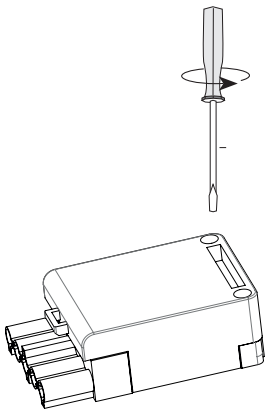

Sammode
Studio

MOD Recessed

Utilisation

Use / Verwendung

for indoor use only

Installation

Installation / Installation

1.

2.

3.

4.

220-240V Cable
3G2,5² max.

DALI Cable
2x2,5² max.

5.

6.

7.