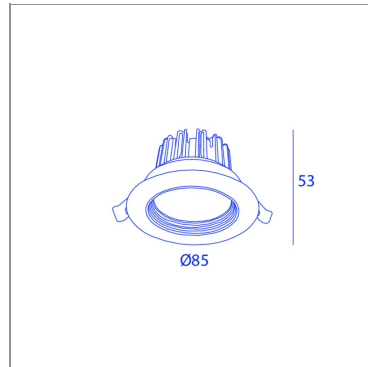

BS86038-2A CL6_30NW

BLK

BS86038-2A CL6_30NW

SPECIFICATIONS

CUT-OUT SIZE	Ø70
MIN RECESSED HEIGHT	90mm
WEIGHT	0.2kg
INGRESS PROTECTION (IP)	IP20, IP20 inside ceiling
GLOW WIRE TEST	850°C

LIGHT SPECIFICATIONS

LIGHT SOURCES	1
BEAM ANGLE	30°
COLOR TEMPERATURE	3000K
CRI	80+
LIGHT SOURCE POWER (1 LUMINAIRE)	7W
LIGHT SOURCE OUTPUT	540LM
LUMINAIRE PERFORMANCE	MAX600LM

POWER SPECS

GEAR TRANSFO	included
LAMP POWER	7W
DIMMABLE	NON DIMMABLE