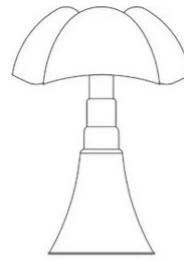

Pipistrello

Classic led

Gae Aulenti

colors

Typology Table Floor
Utilisation Indoor

230V 14 W 1400 lm

Table or standing lamp with diffused light, adjustable height. Glazed stainless steel telescope. White opal methacrylate diffuser. Structure and knob in painted aluminum. LED light source integrated, dimmable, electronic driver on the plug.

Family	Pipistrello
Typology	Table Floor
Utilisation	Indoor

**Dimensions**

Height	70 - 86 cm
Diameter	55 cm
Power supply cable length	45+200 cm
Weight	9.6 Kg

**Materials**

Structure	aluminium brass copper stainless steel	Diffuser	methacrylate O40
Base	iron		