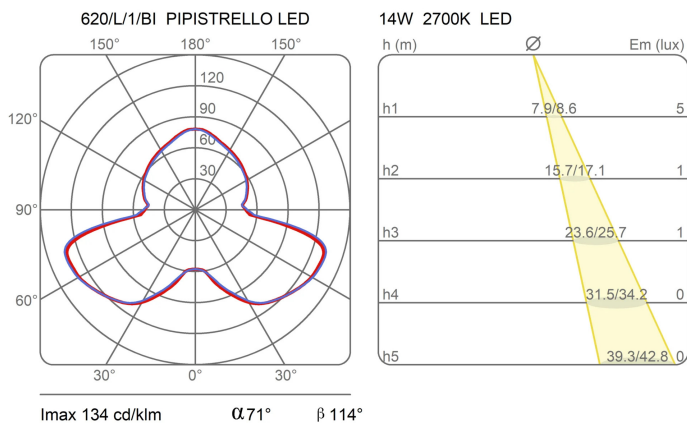

Family	Pipistrello
Typology	Table Floor
Utilisation	Indoor

Dimensions

Height	70 - 86 cm
Diameter	55 cm
Power supply cable length	45+200 cm
Weight	9.6 Kg

Materials

Structure	aluminium brass copper stainless steel	Diffuser	methacrylate O40
Base	iron		

Voltage	230V	Watt	14 W
Power unit	Included	Lumen	1400 lm
Mounting Power Supply	External	CRI	>80
Power supply	Electronic power supply	Duration	50000 h
Dimming	Dimmer on the cable	CCT	2700 K
		Energy class	E

Certifications

EcoLabel

Photometric curves