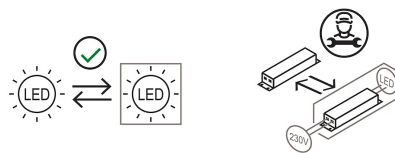

Certifications

Colour variant code

620/J/DIM/T/CL/MA

Brown

620/J/DIM/T/CL/BI

White

620/J/DIM/T/CL/VE

Agave Green