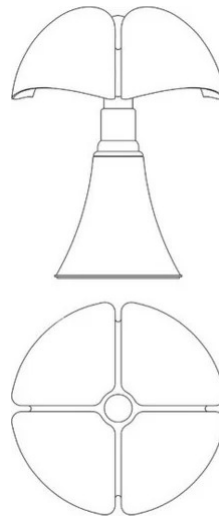

# Minipipistrello Cordless

Gae Aulenti

colors

Typology	Table
Utilisation	Indoor

230V 3 W 401 lm

diffuse light

Thanks to LED technology, the Minipipistrello is now available in a portable, dimmable, cordless version with rechargeable battery and touch sensor. Minipipistrello is ready to go anywhere you want, for a romantic dinner, a date on the terrace, as an ideal companion for limitless living. Cordless system, rechargeable (battery charger and battery included) by Micro-USB / Type-C, charge duration: 6 hours. Also rechargeable with power-compatible banks. Diffused-light lamp. Glazed stainless steel telescope. White opal methacrylate diffuser. Structure and knob in aluminum lacquered in the new agave green /VE color; also available in the series-production colors dark brown /MA and white /BI. LED light source integrated.

**Each Pipistrello Mini has a fixed telescope; it cannot be extended.** The shape is retained, but not the mechanical movement.

Family	Minipistrello Cordless
Typology	Table
Utilisation	Indoor

**Dimensions**

Height	35 cm
Diameter	27 cm
Power supply cable length	190 cm
Weight	2,5 Kg

**Materials**

Structure	aluminium brass copper stainless steel	Diffuser	methacrylate 040
Base	iron		

Voltage	230V	Watt	3 W
Power unit		Lumen	496 lm
Mounting Power Supply	External	CRI	>80
Power supply	Dimmable electronic power supply and rechargeable battery	Duration	50000 h
Dimming	No dimmable	CCT	2700 K
		Energy class	E