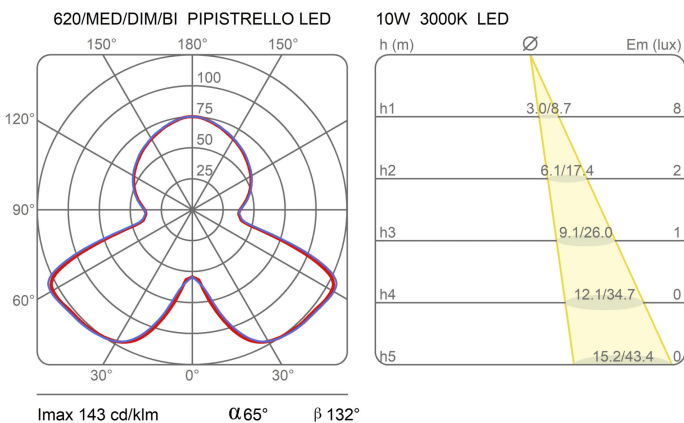

Family	Pipistrello Med
Typology	Table
Utilisation	Indoor

Dimensions

Height	50-62 cm
Diameter	40 cm
Power supply cable length	35+200 cm
Weight	5 Kg

Materials

Structure	aluminium brass copper stainless steel	Diffuser	methacrylate 040
Base	iron		

Voltage	230V	Watt	6.8 W
Power unit		Lumen	868 lm
Mounting Power Supply	External	CRI	>80
Power supply	Electronic dimmable power supply	Duration	50000 h
Dimming	Dimmer on the cable	CCT	2700 K
		Energy class	E

Certifications

Photometric curves