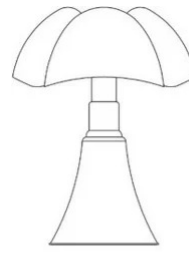

Pipistrello Med

Medium

Gae Aulenti

colors

Typology Table
Utilisation Indoor

230V 6.8 W 868 lm

diffuse light

Table lamp, diffused light, adjustable height. Glazed stainless steel telescope. White opal methacrylate diffuser. Structure and knob in aluminum lacquered in the new agave green /VE color and in the new brass satin / OT finish color. Also available in aluminum lacquered in the series-production colors dark brown /MA, white /BI and titanium /TI. LED light source integrated, dimmable. Electronic driver on the plug.

Family	Pipistrello Med
Typology	Table
Utilisation	Indoor

Dimensions

Height	50-62 cm
Diameter	40 cm
Power supply cable length	35+200 cm
Weight	5 Kg

Materials

Structure	aluminium brass copper stainless steel	Diffuser	methacrylate 040
Base	iron		