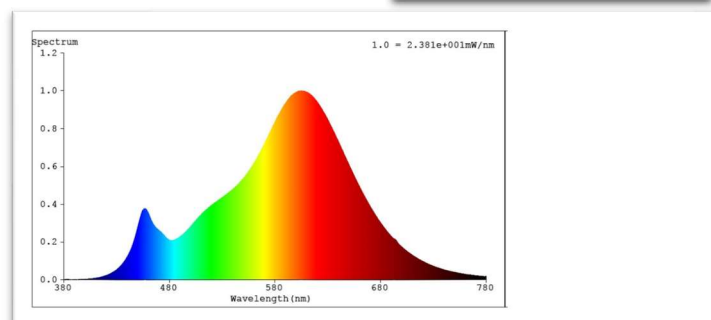

Useful luminous flux, in Lumen ($\Phi_{use-360^\circ}$): 1055
Colour temperature, in Kelvin: 2700
Beam angle, in degree - approx.: 300
Directed Light Source (DLS)/ Non Directed Light Source (NDLS): NDLS
Light colour, designation: warm white
Chromaticity coordinates: x= 0,458 y= 0,41
Colour rendering index, Ra: 80
R9 index, red sated: -
Standard deviation of the color balance, SDCM: <6
Lifetime, in hours: 15000h
Switching cycles: 50000
Lumen maintenance factor χ_{LMF} , acc. to. appx. V (endurance test): 0,93
Lumen maintenance, at the end of the nominal life: $\geq 0,7$
Survival factor: 1
High- Luminance light source:
Anti-glare shield: NA
Envelope: keine / no

Electrical data:

Rated power (P_{on}), in Watt: 8,5
Lamp current, in mA: 75
Equivalent Power consumption - conventional product, in Watt: 75
Standby Power (P_{sb}) / (P_{net}) in Watt: <0,5
Nominal voltage - Operating frequency: 220-240 V~ / 50-60 Hz
Mains light source (MLS) / non-mains light source (NMLS): MLS
Connected Light Source (CLS): no // color-tuneable light source (CTLS): no
Mains power factor ($\cos\phi_1$): 0,5
Flicker metric (P_{st} LM): <1
Stroboscopic effect metric (SVM): 0,9

Mechanical data:

Base designation: E27
Product diameter, in mm - approx.: 95
Product length, in mm - approx.: 157
Product weight, in grams - approx.: 57
Operating temperature: -20 to 35 °C
Starting time: < 0,5 s
Warm-up time (to 60 %): sofort