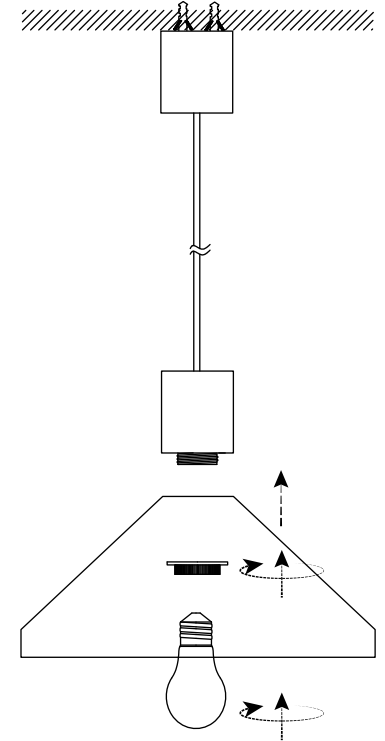

○ ref. 68593-1L
○ ref. 68594-1L

○ ref. 68591-1L
○ ref. 68592-1L

○ ref. 68595-1L
○ ref. 68596-1L
○ ref. 68597-1L

TECHNICAL FEATURES

1 X E27 MAX 15W LED no incl.

Together
we take care
of the planet

Together we take care of the planet. This is why we reduce paper consumption. Please refer to the safety, maintenance and warranty instructions at www.faro.es. If you cannot access it, call us at +34 937 723 965 or write to export@faro.es.