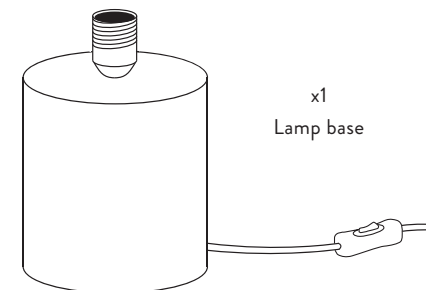

CLEANING INSTRUCTIONS:

- Use only a soft cloth to clean the product. Dampen the cloth with water and soap or a mild cleanser if needed.

MORE INFORMATION:

To access further information such as product overview and material descriptions, please visit our website at www.fermliving.com. If you have any questions or comments, please do not hesitate to contact us at info@fermliving.com.

TECHNICAL SPECIFICATIONS

POST TABLE LAMP

Voltage:	220-240V
Dimmable:	No
Certification:	C E, IP20, Class II
Socket:	E27 socket base
Recommended Light source:	LED bulb max 12w.
Frequency:	50Hz

BOX CONTENT

x1
Lamp base