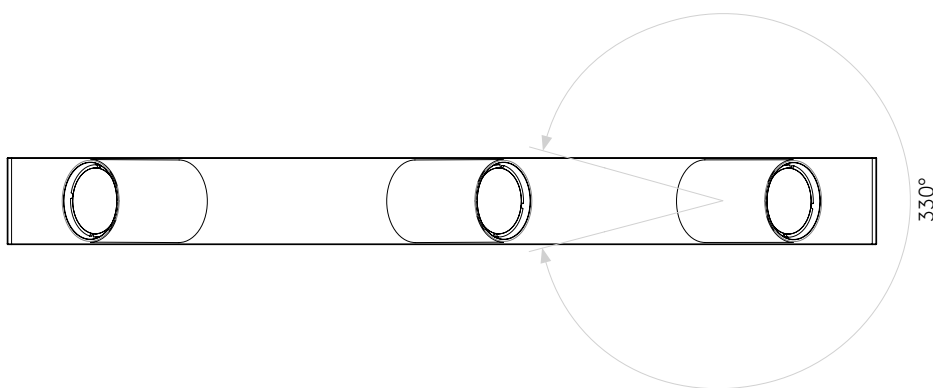

Please note that some dimensions may vary slightly due to manufacturing tolerances, this includes cable entry and fixing holes

Veillez noter que certaines dimensions peuvent varier légèrement en raison des tolérances de fabrication, y compris l'entrée de câble et les trous de fixation.

Bitte beachten Sie, dass die Maße Fertigungstoleranzen unterliegen und daher in geringem Umfang von der angegebenen Größe abweichen können. Dies gilt auch für Kabeingänge und Befestigungslöcher.

Si prega notare che possono esserci piccole variazioni in alcune dimensioni dovute alle tolleranze di produzione, queste includono l'ingresso del cavo e i fori di fissaggio.