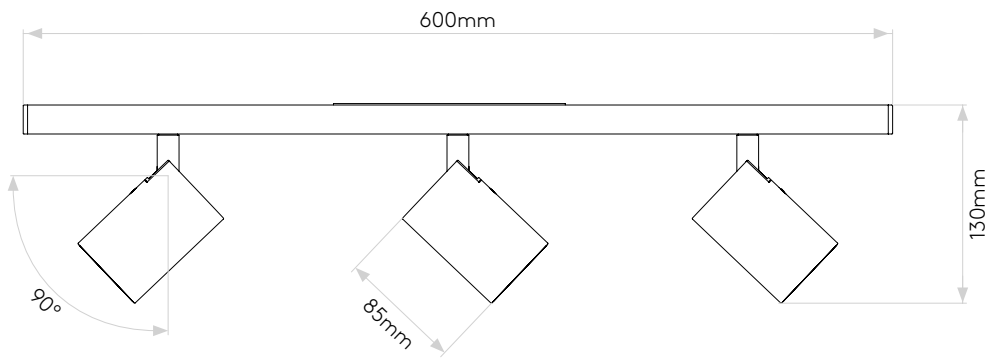

Please note that some dimensions may vary slightly due to manufacturing tolerances, this includes cable entry and fixing holes

Veillez noter que certaines dimensions peuvent varier légèrement en raison des tolérances de fabrication, y compris l'entrée de câble et les trous de fixation.

Bitte beachten Sie, dass die Maße Fertigungstoleranzen unterliegen und daher in geringem Umfang von der angegebenen Größe abweichen können. Dies gilt auch für Kabeingänge und Befestigungslöcher.

Si prega notare che possono esserci piccole variazioni in alcune dimensioni dovute alle tolleranze di produzione, queste includono l'ingresso del cavo e i fori di fissaggio.