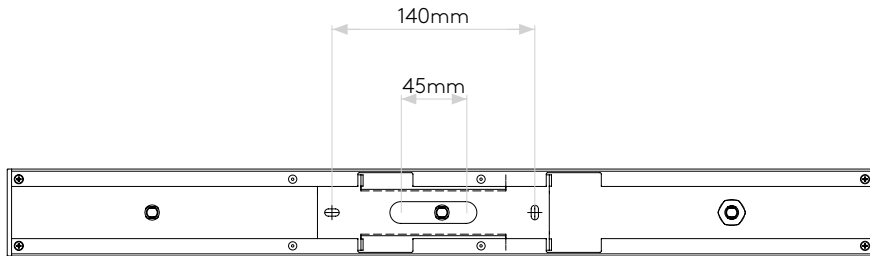

Please note that some dimensions may vary slightly due to manufacturing tolerances, this includes cable entry and fixing holes

Veillez noter que certaines dimensions peuvent varier légèrement en raison des tolérances de fabrication, y compris l'entrée de câble et les trous de fixation.

Bitte beachten Sie, dass die Maße Fertigungstoleranzen unterliegen und daher in geringem Umfang von der angegebenen Größe abweichen können. Dies gilt auch für Kabeingänge und Befestigungslöcher.

Si prega notare che possono esserci piccole variazioni in alcune dimensioni dovute alle tolleranze di produzione, queste includono l'ingresso del cavo e i fori di fissaggio.