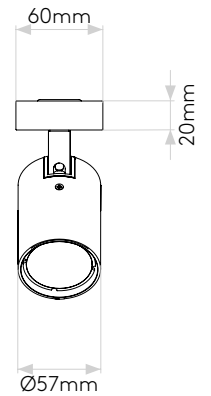

Ascoli Triple Bar

astro

General

Location:	Interior
Class:	CE (Class I)
Ip Rating:	IP20
Bathroom Zone:	Zone 3
Driver Required:	No
Installation Orientation:	Ceiling Mount
Main Material:	Metal - Aluminium
Dimensions (mm):	H: 130 W: 600 D: 60
Cut Out Hole :	-
Recess Depth (mm):	-
Fire Rating:	-
Cable Length (mm):	-
Gross Weight (kg):	1.76

Lamp

Light Source:	GU10
Wattage:	3 x 50W
Recommended Lamp:	3 x 6W Max LED GU10
Lamp Included:	No
Maximum Lamp Length (mm):	57
Luminous Flux (lm):	Lamp Dependent
Colour Temp (K):	Lamp Dependent
Cri (Ra):	Lamp Dependent
Macadam Ellipse:	Lamp Dependent
Tilt Adjustable Angle (°):	90
Rotation Adjustable Angle (°):	330
Lifetime (hrs):	Lamp Dependent
Beam Angle (°):	Lamp Dependent

Please note that some dimensions may vary slightly due to manufacturing tolerances, this includes cable entry and fixing holes

Veillez noter que certaines dimensions peuvent varier légèrement en raison des tolérances de fabrication, y compris l'entrée de câble et les trous de fixation.