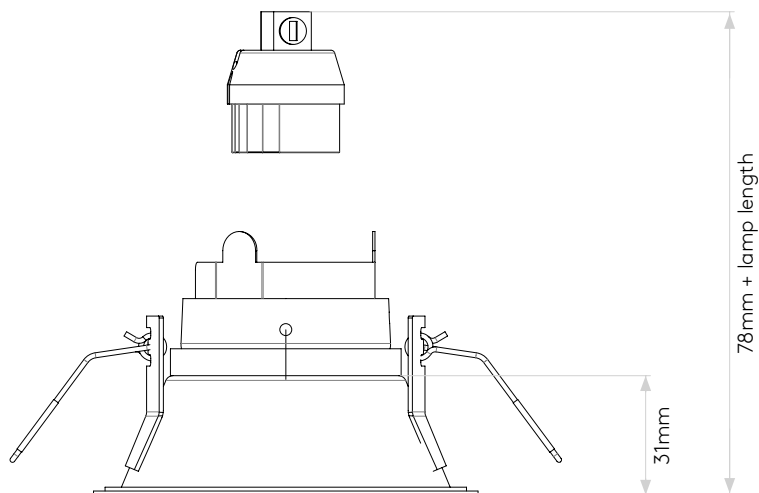

Please note that some dimensions may vary slightly due to manufacturing tolerances, this includes cable entry and fixing holes

Veuillez noter que certaines dimensions peuvent varier légèrement en raison des tolérances de fabrication, y compris l'entrée de câble et les trous de fixation.

Bitte beachten Sie, dass die Maße Fertigungstoleranzen unterliegen und daher in geringem Umfang von der angegebenen Größe abweichen können. Dies gilt auch für Kabeingänge und Befestigungslöcher.

Si prega notare che possono esserci piccole variazioni in alcune dimensioni dovute alle tolleranze di produzione, queste includono l'ingresso del cavo e i fori di fissaggio.