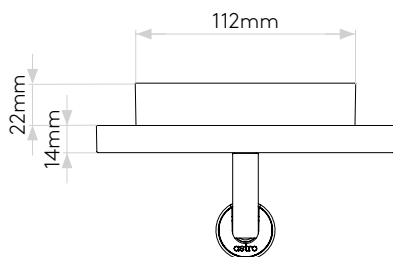

Please note that some dimensions may vary slightly due to manufacturing tolerances, this includes cable entry and fixing holes

Veillez noter que certaines dimensions peuvent varier légèrement en raison des tolérances de fabrication, y compris l'entrée de câble et les trous de fixation.

Bitte beachten Sie, dass die Maße Fertigungstoleranzen unterliegen und daher in geringem Umfang von der angegebenen Größe abweichen können. Dies gilt auch für Kabeleingänge und Befestigungslöcher.

Si prega notare che possono esserci piccole variazioni in alcune dimensioni dovute alle tolleranze di produzione, queste includono l'ingresso del cavo e i fori di fissaggio.