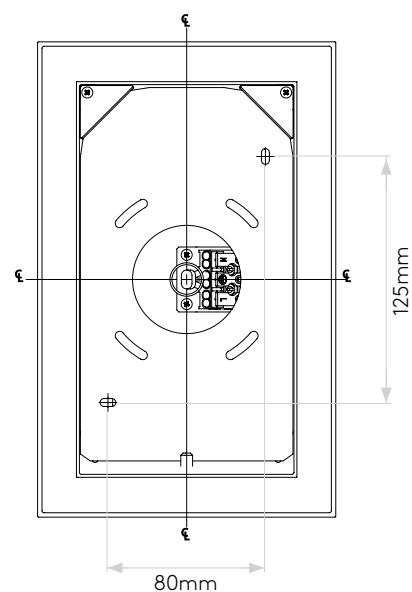

Please note that some dimensions may vary slightly due to manufacturing tolerances, this includes cable entry and fixing holes

Veillez noter que certaines dimensions peuvent varier légèrement en raison des tolérances de fabrication, y compris l'entrée de câble et les trous de fixation.

Bitte beachten Sie, dass die Maße Fertigungstoleranzen unterliegen und daher in geringem Umfang von der angegebenen Größe abweichen können. Dies gilt auch für Kabeleingänge und Befestigungslöcher.

Si prega notare che possono esserci piccole variazioni in alcune dimensioni dovute alle tolleranze di produzione, queste includono l'ingresso del cavo e i fori di fissaggio.