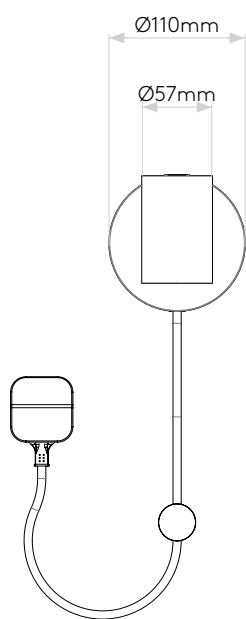

Ascoli Swing Plug-In

astro

General

Location:	Interior
Class:	CE (Class II)
Ip Rating:	IP20
Bathroom Zone:	-
Driver Required:	No
Installation Orientation:	Wall Mount
Main Material:	Metal - Zinc
Dimensions (mm):	D: 286 Ø: 110
Cut Out Hole :	-
Recess Depth (mm):	-
Fire Rating:	-
Cable Length (mm):	2500
Gross Weight (kg):	1.36

Lamp

Light Source:	LED GU10
Wattage:	6W max
Lamp Included:	No
Maximum Lamp Length (mm):	57/2.24
Luminous Flux (lm):	Lamp Dependent
Colour Temp (K):	Lamp Dependent
Cri (Ra):	Lamp Dependent
Macadam Ellipse:	Lamp Dependent
Tilt Adjustable Angle (°):	90
Rotation Adjustable Angle (°):	180
Lifetime (hrs):	Lamp Dependent
Beam Angle (°):	Lamp Dependent

Please note that some dimensions may vary slightly due to manufacturing tolerances, this includes cable entry and fixing holes

Veuillez noter que certaines dimensions peuvent varier légèrement en raison des tolérances de fabrication, y compris l'entrée de câble et les trous de fixation.