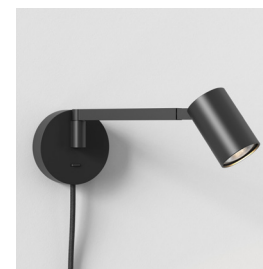

Ascoli Swing Plug-In

astro

General

Location:	Interior
Class:	CE (Class II)
Ip Rating:	IP20
Bathroom Zone:	-
Driver Required:	No
Installation Orientation:	Wall Mount
Main Material:	Metal - Zinc
Dimensions (mm):	D: 286 Ø: 110
Cut Out Hole :	-
Recess Depth (mm):	-
Fire Rating:	-
Cable Length (mm):	2500
Gross Weight (kg):	1.36

Lamp

Light Source:	LED GU10
Wattage:	6W max
Lamp Included:	No
Maximum Lamp Length (mm):	57/2.24
Luminous Flux (lm):	Lamp Dependent
Colour Temp (K):	Lamp Dependent
Cri (Ra):	Lamp Dependent
Macadam Ellipse:	Lamp Dependent
Tilt Adjustable Angle (°):	90
Rotation Adjustable Angle (°):	180
Lifetime (hrs):	Lamp Dependent
Beam Angle (°):	Lamp Dependent

CODE: 1286137
FINISH: MATT WHITE

CODE: 1286138
FINISH: MATT BLACK

To maintain this product to its best condition, please view our care and cleaning guide on the support section of the astro website.

Pour entretenir au mieux ce produit, veuillez consulter notre guide d'entretien et de nettoyage, dans la rubrique d'aide sur le site Web d'Astro.