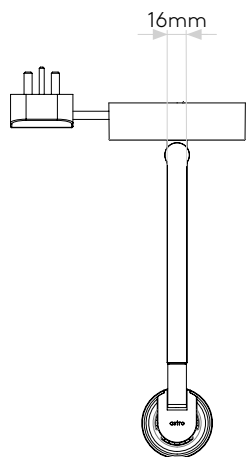

Ascoli Swing Plug-In

astro

General

Location:	Interior
Class:	CE (Class II)
Ip Rating:	IP20
Bathroom Zone:	-
Driver Required:	No
Installation Orientation:	Wall Mount
Main Material:	Metal - Zinc
Dimensions (mm):	D: 286 Ø: 110
Cut Out Hole :	-
Recess Depth (mm):	-
Fire Rating:	-
Cable Length (mm):	2500
Gross Weight (kg):	1.36

Lamp

Light Source:	LED GU10
Wattage:	6W max
Lamp Included:	No
Maximum Lamp Length (mm):	57/2.24
Luminous Flux (lm):	Lamp Dependent
Colour Temp (K):	Lamp Dependent
Cri (Ra):	Lamp Dependent
Macadam Ellipse:	Lamp Dependent
Tilt Adjustable Angle (°):	90
Rotation Adjustable Angle (°):	180
Lifetime (hrs):	Lamp Dependent
Beam Angle (°):	Lamp Dependent

CODE: 1286137
FINISH: MATT WHITE

CODE: 1286138
FINISH: MATT BLACK

To maintain this product to its best condition, please view our care and cleaning guide on the support section of the astro website.

Pour entretenir au mieux ce produit, veuillez consulter notre guide d'entretien et de nettoyage, dans la rubrique d'aide sur le site Web d'Astro.

Please note that some dimensions may vary slightly due to manufacturing tolerances, this includes cable entry and fixing holes

Veuillez noter que certaines dimensions peuvent varier légèrement en raison des tolérances de fabrication, y compris l'entrée de câble et les trous de fixation.