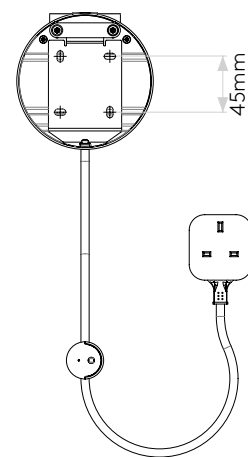

Ascoli Swing Plug-In

astro

General

Location:	Interior
Class:	CE (Class II)
Ip Rating:	IP20
Bathroom Zone:	-
Driver Required:	No
Installation Orientation:	Wall Mount
Main Material:	Metal - Zinc
Dimensions (mm):	D: 286 Ø: 110
Cut Out Hole :	-
Recess Depth (mm):	-
Fire Rating:	-
Cable Length (mm):	2500
Gross Weight (kg):	1.36

Lamp

Light Source:	LED GU10
Wattage:	6W max
Lamp Included:	No
Maximum Lamp Length (mm):	57/2.24
Luminous Flux (lm):	Lamp Dependent
Colour Temp (K):	Lamp Dependent
Cri (Ra):	Lamp Dependent
Macadam Ellipse:	Lamp Dependent
Tilt Adjustable Angle (°):	90
Rotation Adjustable Angle (°):	180
Lifetime (hrs):	Lamp Dependent
Beam Angle (°):	Lamp Dependent

Please note that some dimensions may vary slightly due to manufacturing tolerances, this includes cable entry and fixing holes

Veuillez noter que certaines dimensions peuvent varier légèrement en raison des tolérances de fabrication, y compris l'entrée de câble et les trous de fixation.