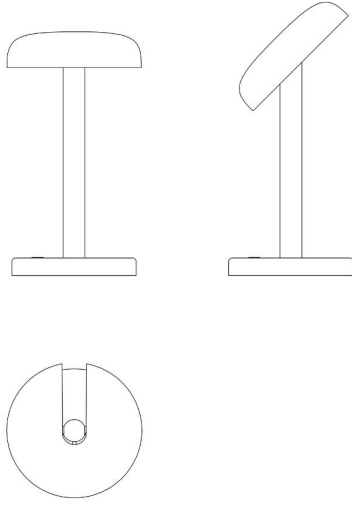

Dimensions

Width:	-
Height:	28 cm
Length:	-
Depth:	-
Diameter:	14 (base) 15,5 (diffusore) cm

Hole Diameter:	-
Hole Depth:	-
Net weight:	1,5 Kg

Light Source

Watt:	1,5W
Lumen:	220 lm
Light Source:	led
CRI:	>80
duration:	50000
CCT:	2700K
Energy degree:	F

Device Specifications

Type of emission:	direct/adjustable	Power cable length:	-	Driver:	-
Power:	-	Steel cable length:	-	Power supply assembly:	-
Light output:	-	Glow Wire Test:	-	Power supply:	-
Beam angle:	-	Impact Resistance:	-	Type of dimming:	-
				Voltage:	-

USB charger

Dimensions

Width: -

Height: 28 cm

Length: -

Depth: -

Diameter: 14 (base) 15,5
(diffusore) cm

Hole Diameter: -

Hole Depth: -

Net weight: 1,5 Kg