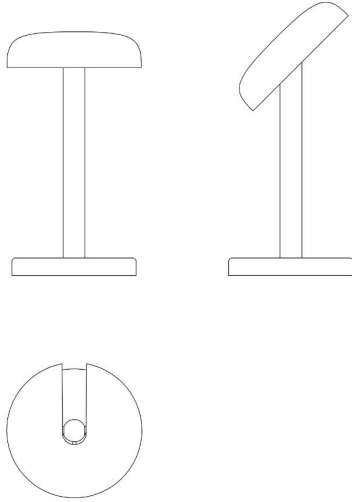

Dimensions

Width:	-
Height:	28 cm
Length:	-
Depth:	-
Diameter:	14 (base) 15,5 (diffusore) cm

Hole Diameter:	-
Hole Depth:	-
Net weight:	1,6 Kg

Light Source

Watt:	7W
Lumen:	1119 lm
Light Source:	led
CRI:	>80
duration:	50000
CCT:	2700K
Energy degree:	D

Device Specifications

Type of emission:	direct/adjustable	Power cable length:	-	Driver:	-
Power:	-	Steel cable length:	-	Power supply assembly:	-
Light output:	-	Glow Wire Test:	-	Power supply:	electronic driver on the plug
Beam angle:	-	Impact Resistance:	-	Type of dimming:	-
				Voltage:	-

Dimensions

Width: -

Height: 28 cm

Length: -

Depth: -

Diameter: 14 (base) 15,5
(diffusore) cm

Hole Diameter: -

Hole Depth: -