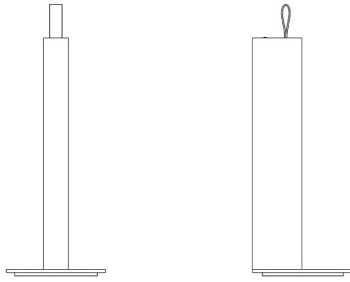

833/BI Metrica table

design studio habits

Metrica in the table version is characterised by a polished black or white body with a height of 28 cm resting on a polished white circular base. The lamp is completed by a leather strap positioned at its end to extract the light source. The light source, which is 20 cm long, is hidden inside the support that forms the base and lights up as soon as it is extracted, gradually increasing in intensity until it reaches its maximum position. Metrica table lamp can be used on a desk to illuminate with a diffuse and soft light its own workstation or on tables of all kinds.

Dimensions

Width:	-
Height:	28 - 0,8 (base) cm
Length:	-
Depth:	28,8 - 20 (estrazione sorgente led)
Diameter:	12 (base) cm

Hole Diameter:	-
Hole Depth:	-
Net weight:	1,5 Kg

Light Source

Watt:	8W
Lumen:	340 lm
Light Source:	led
CRI:	>80
duration:	50000
CCT:	3000K
Energy degree:	A++

Device Specifications

Type of emission:	direct	Power cable length:	-	Driver:	included
Power:	-	Steel cable length:	-	Power supply assembly:	external
Light output:	-	Glow Wire Test:	-	Power supply:	electronic driver on the plug
Beam angle:	-	Impact Resistance:	-	Type of dimming:	electronic
				Voltage:	24/230V

Dimensions

Width: -

Height: 28 - 0,8 (base) cm

Length: -

Depth: 28,8 - 20 (estrazione
sorgente led)

Diameter: 12 (base) cm

Hole Diameter: -

Hole Depth: -