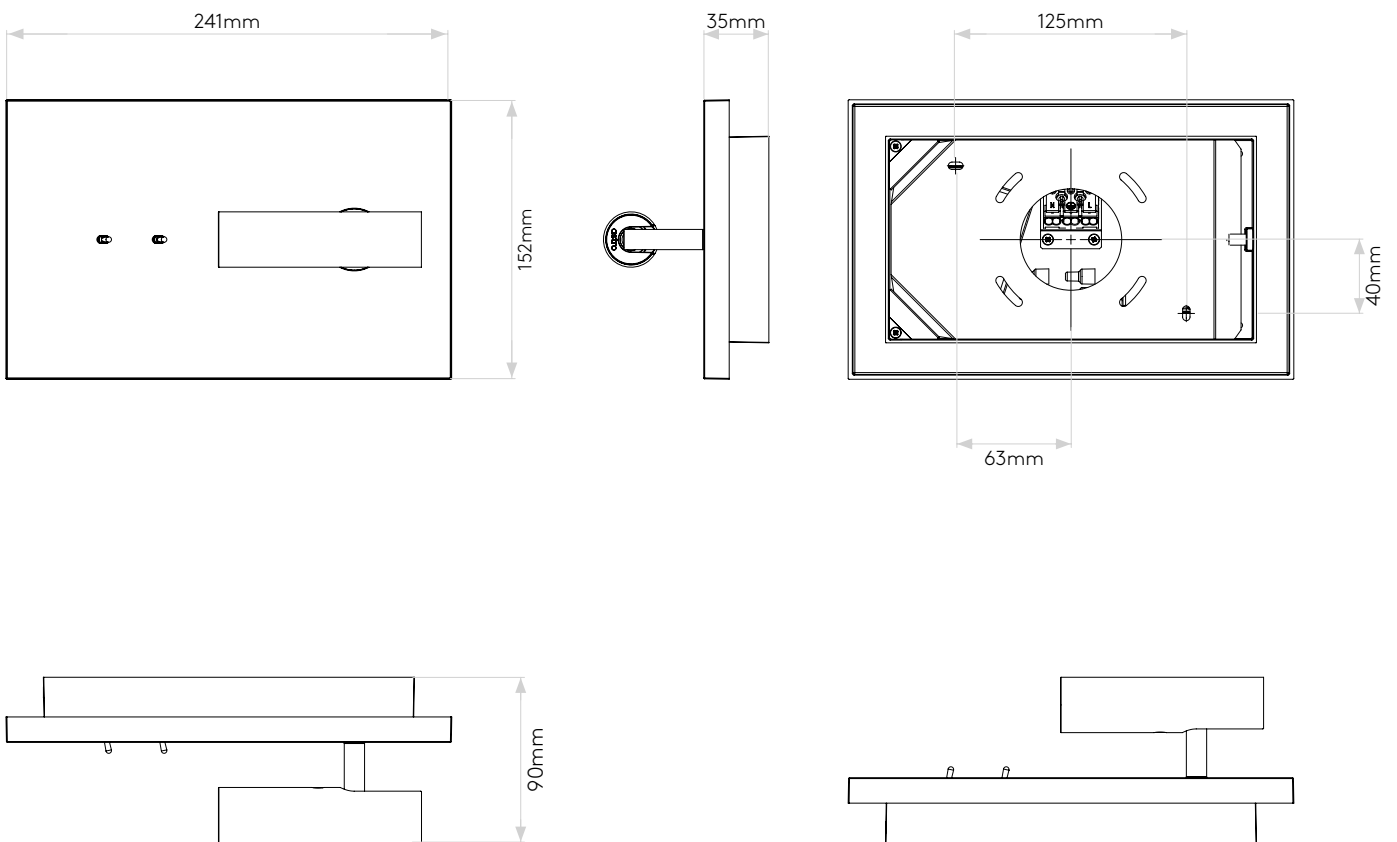

Please note that some dimensions may vary slightly due to manufacturing tolerances, this includes cable entry and fixing holes

Veuillez noter que certaines dimensions peuvent varier légèrement en raison des tolérances de fabrication, y compris l'entrée de câble et les trous de fixation.

Bitte beachten Sie, dass die Maße Fertigungstoleranzen unterliegen und daher in geringem Umfang von der angegebenen Größe abweichen können. Dies gilt auch für Kabeleingänge und Befestigungslöcher.

Si prega notare che possono esserci piccole variazioni in alcune dimensioni dovute alle tolleranze di produzione, queste includono l'ingresso del cavo e i fori di fissaggio.