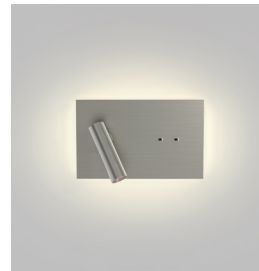

## Main Lamp

Light Source:	LED Strip
Wattage:	9.3W
Lamp Included:	Yes (Integral)
Maximum Lamp Length (mm):	-
Luminous Flux (lm):	153
Colour Temp (K):	2700
Cri (Ra)	90
Macadam Ellipse:	3-Step
Tilt Adjustable Angle (°):	-
Rotation Adjustable Angle (°):	-
Lifetime (hrs):	53000
Beam Angle (°):	-

## Secondary Lamp

Light Source:	High Powered LED
Wattage:	3.3W
Lamp Included:	Yes (Integral)
Luminous Flux (lm):	118
Colour Temp (K):	2700
Cri (Ra)	90
Macadam Ellipse:	3-Step
Tilt Adjustable Angle (°):	90
Rotation Adjustable Angle (°):	330
Lifetime (hrs):	51000
Beam Angle (°):	21.5

## Additional Information:

Shade Included:	-
Shade/Diffuser Material:	-
Shade/Diffuser Finish:	-
F Mark:	Suitable for mounting on flammable materials

Code: 1352040  
Finish: Bronze

Code: 1352041  
Finish: Matt Black