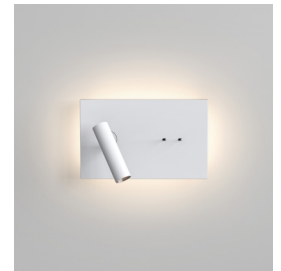

Code: 1352043
Finish: Matt White

Main Lamp Electrical

Switched:	Yes
Dimmable:	No
Dimming Method:	-
Supply Frequency (Hz):	50/60
Driver/Ballast Voltage (V):	220-240
Driver Lifetime (hrs):	30000
Efficacy (lm/W):	16

Secondary Lamp Electrical:

Supply Frequency (Hz):	50-60
Driver/Ballast Voltage (V):	100-240
Driver Lifetime (hrs):	100000
Efficacy (lm/W):	36

To maintain this product to its best condition, please view our care and cleaning guide on the support section of the astro website.

Pour entretenir au mieux ce produit, veuillez consulter notre guide d'entretien et de nettoyage, dans la rubrique d'aide sur le site Web d'Astro.

Um dieses Produkt im besten Zustand zu erhalten, beachten Sie bitte unseren Leitfaden zu Pflege und Reinigung im Abschnitt „Support“ auf der Astro-Website.

Per mantenere questo prodotto nelle sue migliori condizioni, consultare la nostra guida per la manutenzione e la pulizia nella sezione dedicata all'assistenza del sito Web Astro.