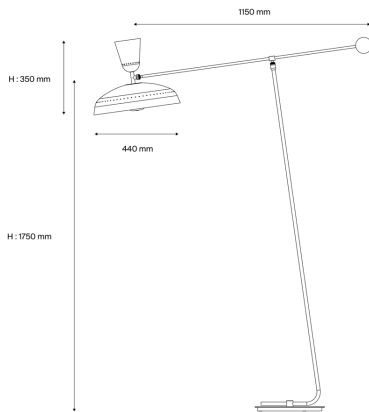

Pierre Guariche

90012220
G1FL WH/WH
Floor lamp

Description

- G1 Pivoting floor lamp
- Large
- Finish: 2 WHITE SATIN exterior/WHITE SATIN interior laquered aluminium shade
- WHITE SATIN laquered metal barndoor cup
- Mast mounted on a BLACK laquered metal base
- Articulated arm with brushed and satin-varnished brass ball counterweight

Light specifications and controlling

- 2 x E27 cap bulbs not included - Max power 11W LED dimmable
- Dimming: Dimmer integral to the power cable (dimming subject to a compatible lamp being fitted)

Installation and maintenance

- Dimensions : 1150 x 1750 x 350 mm
- Supplied with 2.5 metres of cable and Europlug

Characteristics

- Warranty : 5 years
- Operating temperature: -20°C to +30°C
- Electrical class: Class II
- Power supply: 220-240 V 50 Hz
- Weight: 13,5 kg
- Designed and made in France