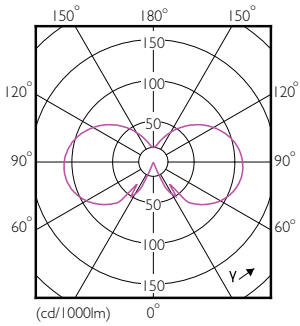

CorePro GLASS LED candles and lustres

Photometric data

Light Distribution Diagram - CorePro LEDLusterND4.3-40W E14 827P45FRG