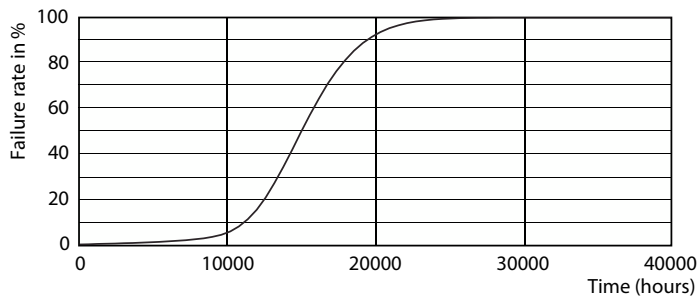

Lifetime

Life Expectancy Diagram - CorePro LEDLusterND4.3-40W E14 827P45FRG