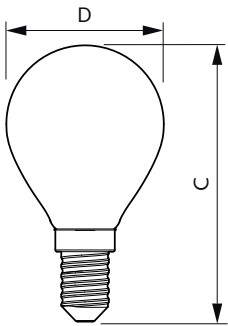

CorePro GLASS LED candles and lustres

Mechanical and housing

Lamp Finish	Frosted
Bulb shape	P45 [P 45 mm]

Approval and application

Energy Efficiency Class	F
Energy consumption kWh/1,000 hours	5 kWh
EPREL registration number	387384
CE mark	Yes
EU RoHS compliant	Yes

Product data

Full EOC	871951434720500
Order product name	CorePro LEDLusterND4.3-40W E14 827P45FRG
Order code	34720500
SAP numerator – quantity per pack	1
Numerator – packs per outer box	10
Material number (12NC)	929001345592
Full product name	CorePro LEDLusterND4.3-40W E14 827P45FRG
EAN/UPC – Case	8719514347212

Dimensional drawing

Product	D	C
CorePro LEDLusterND4.3-40W E14 827P45FRG	45 mm	80 mm