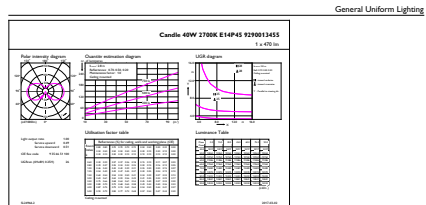

Photometric data

© Philips Lighting B.V. Page 1/1

Spectral Power Distribution Colour - CorePro LEDLusterND4.3-40W E14 827P45FRG

General uniform lighting - CorePro LEDLusterND4.3-40W E14 827P45FRG