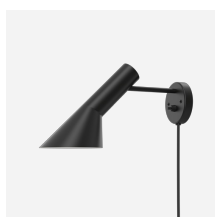

Product info

Mounting

Plastic cord with plug. Cord length: 2.4 m. Light control: Switch on lamp stand.

Finish

White, Black, Pale Petroleum, Warm Sand, Soft Lemon, Electric Orange, Dusty Blue, Warm Grey, Stainless Steel Polished.

Materials

Shade: Spun steel or stainless steel. Base: Die cast zinc or stainless steel. Stem: Steel or stainless steel.

Sizes and weights

Width x Height x Length (mm) | 113 x 433 x 183 Max 1.4 kg

Class

Ingress protection IP20. Electric shock protection II.

Related products

AJ Wall