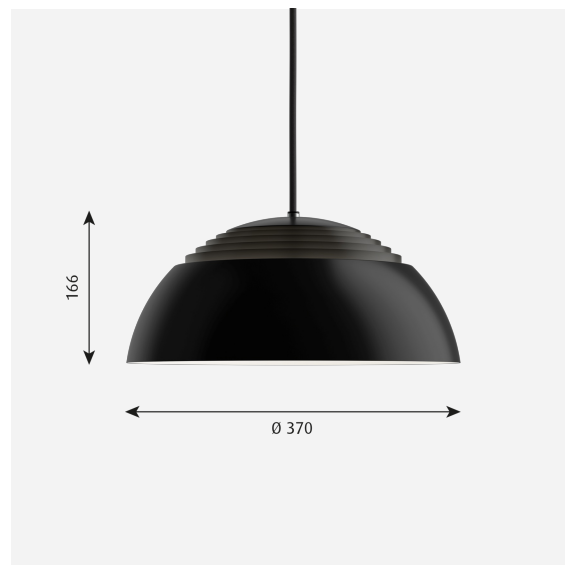

AJ ROYAL

AJ Royal - 5741104192

The pendant comes in three sizes and is characterised by the ridges on top that allow a gentle light to exude upwards. The new, energy-saving LED version comes with a diffuser, which offers a smoother, 100% glare-free lighting.

Mounting

Suspension type: Cable 2x0,75mm². Canopy: Yes. Cable length: 4m.

Finish

White or black, wet painted.

Materials

Shades: Spun aluminium. Rings: Steel. Diffuser: Frosted acrylic

Sizes and weights

Width x Height x Length (mm) | 370 x 181 x 370 Max 1.9 kg | 500 x 225 x 500 Max 5.8 kg

Class

Ingress protection IP20. Electric shock protection I w/ ground.

Light source

LED 2700K 16W

Lumen: 930

Information

The white version is supplied with a white cable and the black version is supplied with a black cable. Compatible with leading and trailing edge mains dimmers. Please note that low power consumption on some products can affect dimming properties. This product is fitted with an integrated energy-saving LED light source. Should you wish to replace it, please contact Louis Poulsen so we can help you purchase the correct LED Replacement Kit. Please note that LED-replacement should always be carried out by an authorised electrician.