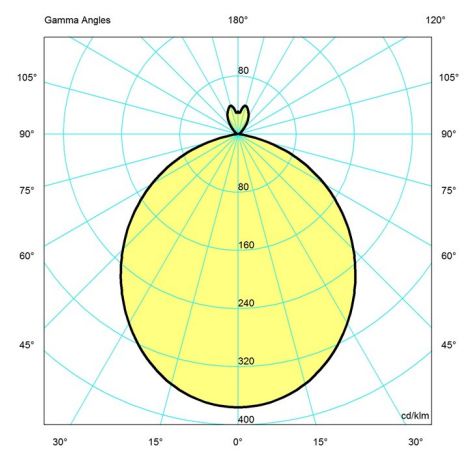

Light distribution diagrams

Cartesian

Isolux

Polar

Spare parts & accessories

Product

AJ Royal Ø370 cover

Variant number

5741480007

Data specifications

Colour	Black
Width	370
Built-in Height	-
Class	I
Standby (W)	0
Inrush Current	5 A / 50 µs
Kelvin	2700
SDCM	3

Length	370
Height	181
IP class	20
Net Weight	1.9
Power Factor (P = 100 % / P = 50 %)	-
Light source	LED 2700K 16W
CRI	90
Lumen	930