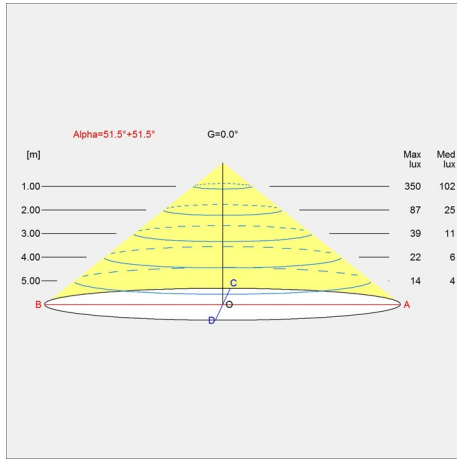

Light distribution diagrams

Cartesian