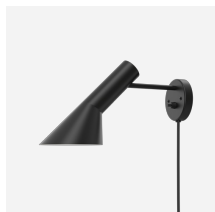

AJ ROYAL

AJ Royal - 5741104192

The pendant comes in three sizes and is characterised by the ridges on top that allow a gentle light to exude upwards. The new, energy-saving LED version comes with a diffuser, which offers a smoother, 100% glare-free lighting.

Mounting

Suspension type: Cable 2x0,75mm². Canopy: Yes. Cable length: 4m.

Finish

White or black, wet painted.

Materials

Shades: Spun aluminium. Rings: Steel. Diffuser: Frosted acrylic

Sizes and weights

Width x Height x Length (mm) | 370 x 181 x 370 Max 1.9 kg | 500 x 225 x 500 Max 5.8 kg

Class

Ingress protection IP20. Electric shock protection I w/ ground.

Light source

LED 2700K 16W

Lumen: 930

Information

The white version is supplied with a white cable and the black version is supplied with a black cable. Compatible with leading and trailing edge mains dimmers. Please note that low power consumption on some products can affect dimming properties. This product is fitted with an integrated energy-saving LED light source. Should you wish to replace it, please contact Louis Poulsen so we can help you purchase the correct LED Replacement Kit. Please note that LED-replacement should always be carried out by an authorised electrician.

Related products

AJ Floor

AJ Wall

AJ 50 Wall

AJ Mini Table

AJ Garden Bollard

AJ Oxford Table Lamp

AJ Table