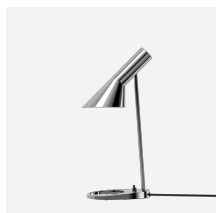

AJ ROYAL

AJ Royal - 5741104192

The pendant comes in three sizes and is characterised by the ridges on top that allow a gentle light to exude upwards. The new, energy-saving LED version comes with a diffuser, which offers a smoother, 100% glare-free lighting.

Mounting

Suspension type: Cable 2x0,75mm². Canopy: Yes. Cable length: 4m.

Finish

White or black, wet painted.

Materials

Shades: Spun aluminium. Rings: Steel. Diffuser: Frosted acrylic

Sizes and weights

Width x Height x Length (mm) | 370 x 181 x 370 Max 1.9 kg | 500 x 225 x 500 Max 5.8 kg

Related products

AJ Floor

AJ Wall

AJ 50 Wall

AJ Mini Table

AJ Garden Bollard

AJ Oxford Table Lamp

AJ Table