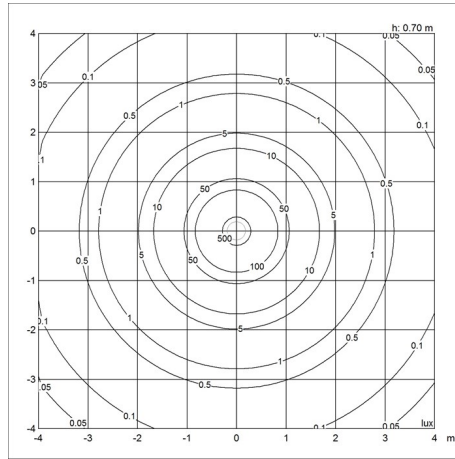

Light distribution diagrams

Isolux

Spare parts & accessories

Product

AJ Royal Ø370 cover

Variant number

5741480007

Data specifications

Colour	Black
Width	370
Built-in Height	-
Class	I
Standby (W)	0
Inrush Current	5 A / 50 µs
Kelvin	2700
SDCM	3

Length	370
Height	181
IP class	20
Net Weight	1.9
Power Factor (P = 100 % / P = 50 %)	-
Light source	LED 2700K 16W
CRI	90
Lumen	930