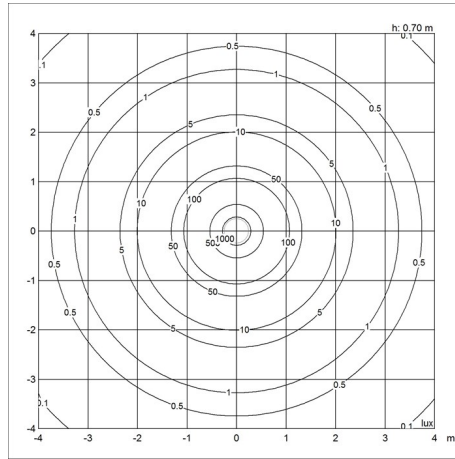

Light distribution diagrams

Isolux

Spare parts & accessories

Product

AJ Royal Ø370 cover

Variant number

5741480007

Data specifications

Colour	Black	Length	500
Width	500	Height	225
Built-in Height	-	IP class	20
Class	I	Net Weight	5.8
Standby (W)	0	Power Factor (P = 100 % / P = 50 %)	-
Inrush Current	8 A / 100 µs	Light source	LED 2700K 30W
Kelvin	2700	CRI	90
SDCM	3	Lumen	1898