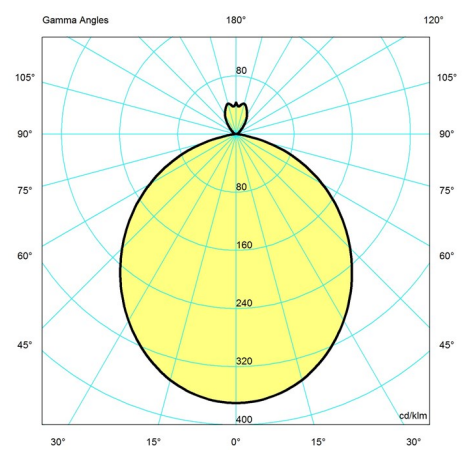

Light distribution diagrams

Cartesian

Isolux

Polar

Spare parts & accessories

Product

AJ Royal Ø370 cover

Variant number

5741480007

Data specifications

Colour	Black	Length	500
Width	500	Height	225
Built-in Height	-	IP class	20
Class	I	Net Weight	5.8
Standby (W)	0	Power Factor (P = 100 % / P = 50 %)	-
Inrush Current	8 A / 100 µs	Light source	LED 2700K 30W
Kelvin	2700	CRI	90
SDCM	3	Lumen	1898