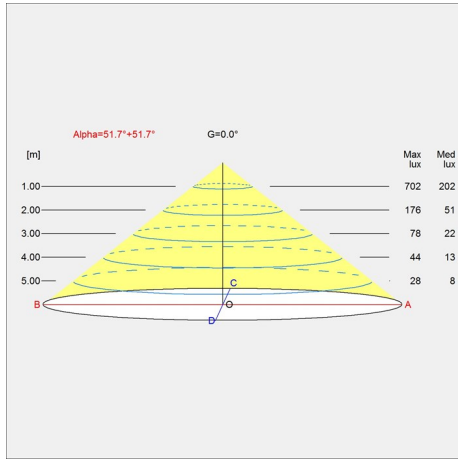

Light distribution diagrams

Cartesian