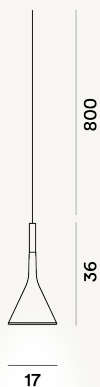

APLOMB OUTDOOR SUSPENSION LED

DIMENSIONE

36 x 17 x 17

COLORE

Grey, Red, Green

CERTIFICAZIONI

PESO

Net kg 2.6

MATERIALE

Hand pouring concrete and alluminium

CAVO

Black

SORGENTE LUMINOSA

LED included Scheda Led 8W 2700 K 680lm CRI>90
Dimmable TRIAC