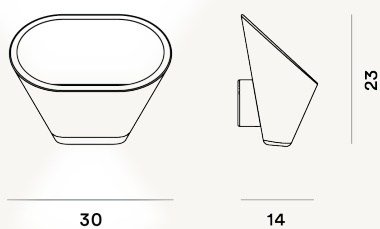

APLOMB WALL PTL

DIMENSIONE

15 x 30 x 24

CAVO

COLORE

White, Grey, Brown

CERTIFICAZIONI

PESO

Net kg 1.9

MATERIALE

Hand pouring concrete, varnished metal and aluminium

SORGENTE LUMINOSA

Bulb not included R7S 17,5W Max ON-OFF